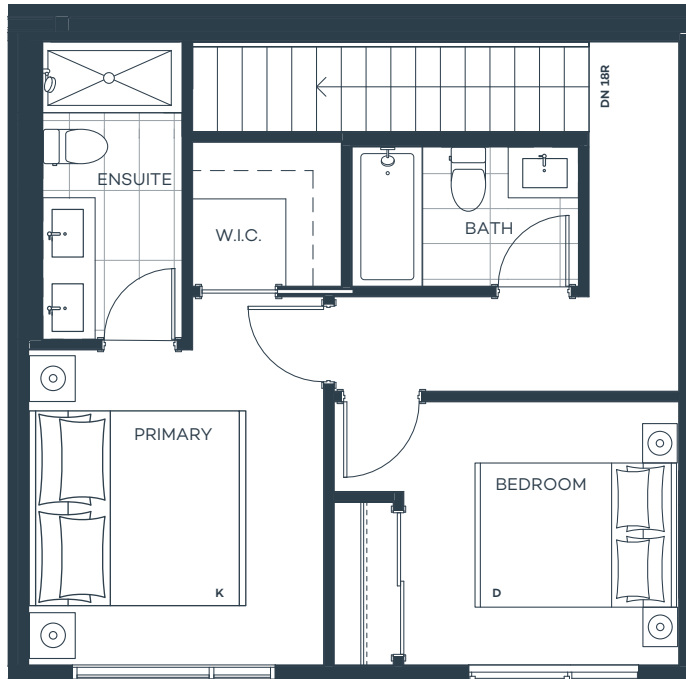

REVO

THB

Townhome
2 Bed, 2.5 Bath

Total sqft 1,092

*In bathrooms, tile flooring and tub/shower tile surround is standard in this home

RevoKelowna.com