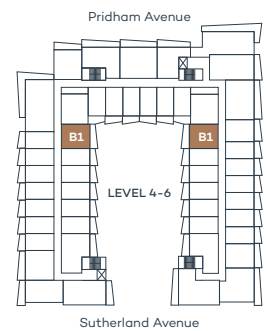

REVO

B1

1 Bed, 1 Bath

Interior sqft 446

Exterior sqft 96

Total sqft 542

RevoKelowna.com