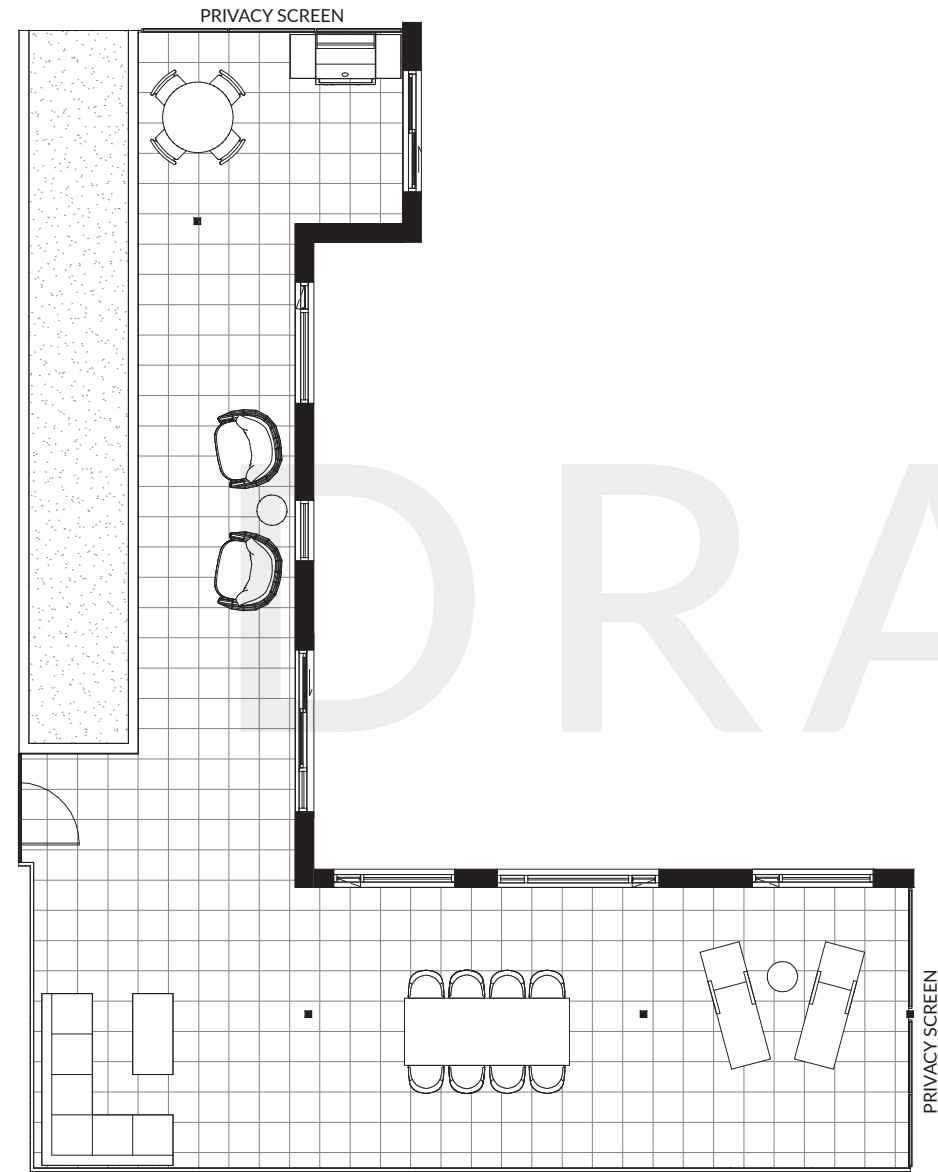

D1

3 Bedroom, 2 Bath

Interior: 1,105 SF
 Exterior: 340 - 1,085 SF
 Total: 1,445 - 2,190 SF

1	30" KitchenAid Fridge & Freezer
2	30" KitchenAid 4-Burner Gas Range
3	30" Broan Hood Fan
4	24" KitchenAid Dishwasher
5	Panasonic Microwave
6	27" Samsung Washing Machine
7	27" Samsung Dryer
8	Pantry
9	Natural Gas Hookup

TERRACE VARIATION: HOME #211, 1,085 SF

LEVEL 2

LEVEL 3-6

ALMA

This is not an offering for sale. Any such offering can only be made after filing a disclosure statement. The builder reserves the right to make changes, modifications or substitutions to the building design, specifications and floor plans should they be necessary. Square footage and room sizes are approximate and actual square footage may vary slightly. E.&O.E.