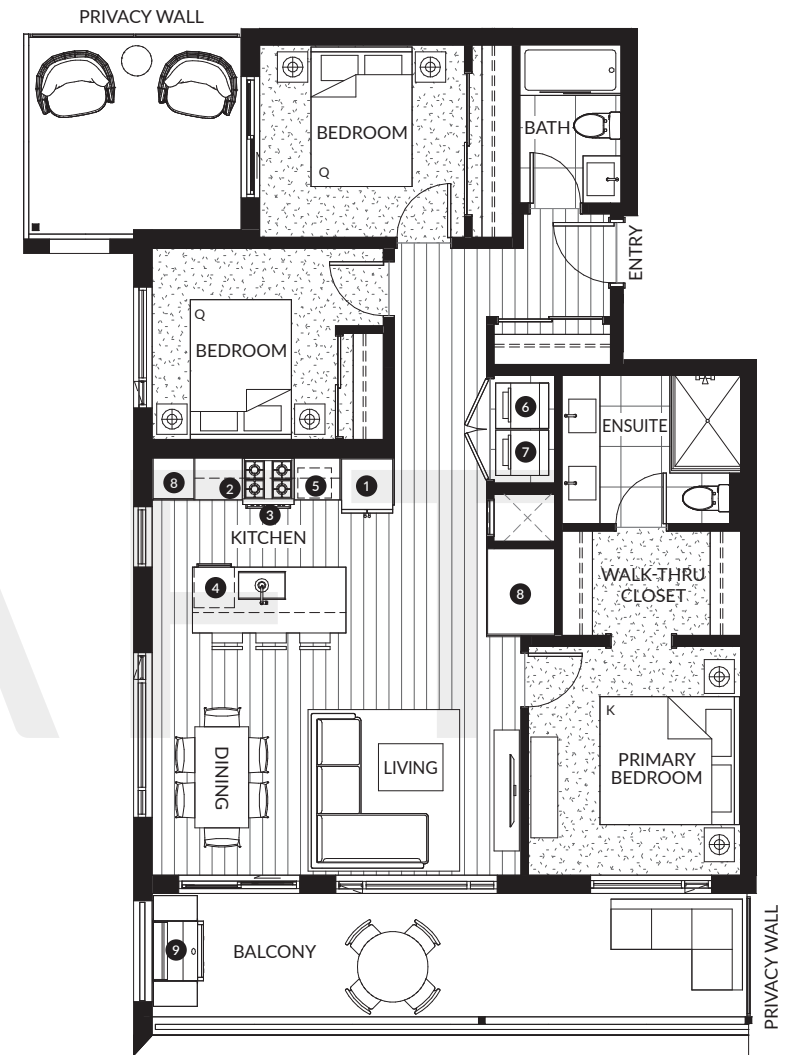

D1

3 Bedroom, 2 Bath

Interior: 1,105 SF
 Exterior: 340 - 1,085 SF
 Total: 1,445 - 2,190 SF

1	30" KitchenAid Fridge & Freezer
2	30" KitchenAid 4-Burner Gas Range
3	30" Broan Hood Fan
4	24" KitchenAid Dishwasher
5	Panasonic Microwave
6	27" Samsung Washing Machine
7	27" Samsung Dryer
8	Pantry
9	Natural Gas Hookup

TERRACE VARIATION: HOME #211, 1,085 SF

LEVEL 2

LEVEL 3-6

ALMA

This is not an offering for sale. Any such offering can only be made after filing a disclosure statement. The builder reserves the right to make changes, modifications or substitutions to the building design, specifications and floor plans should they be necessary. Square footage and room sizes are approximate and actual square footage may vary slightly. E.&O.E.