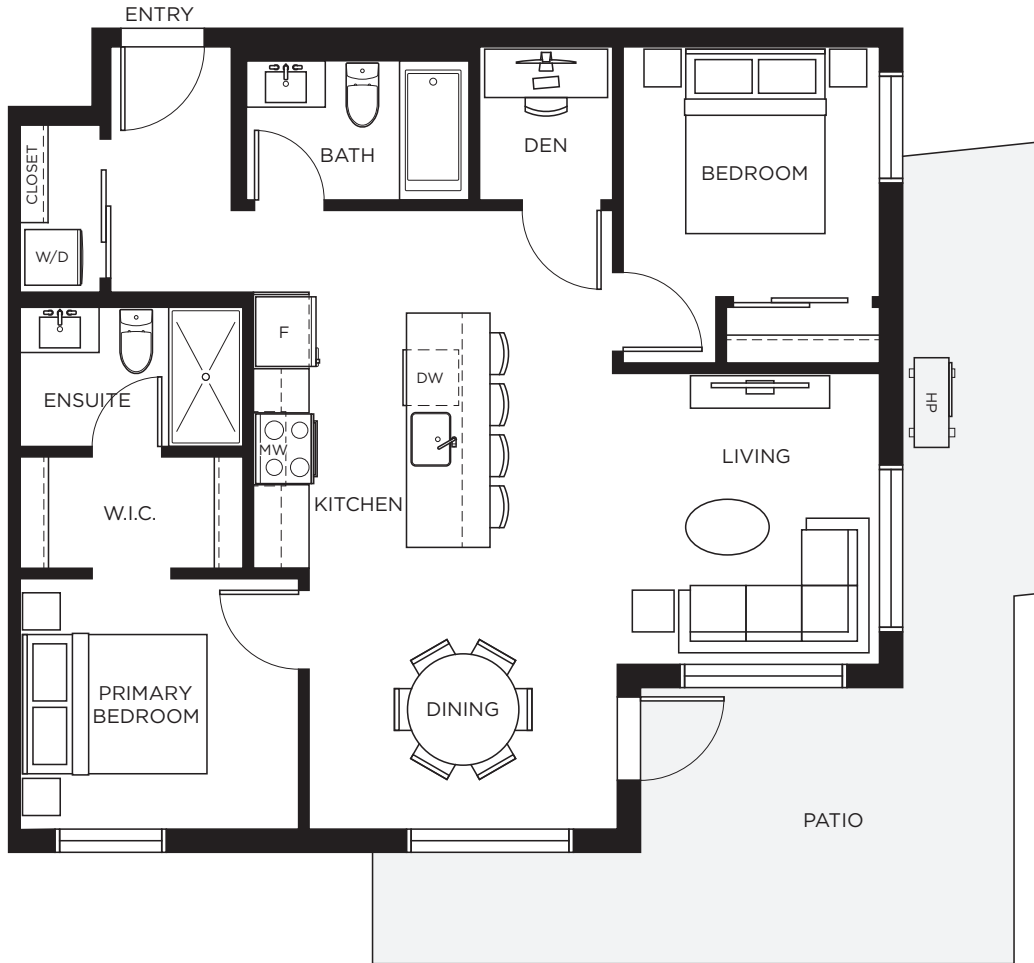

E4

2 BED + DEN, 2 BATH
 INTERIOR 850 SF
 EXTERIOR 334 SF
 TOTAL 1,184 SF

LEVEL 1

LEVEL 2

LEVEL 3

LEVEL 4

LEVEL 5

LEVEL 6