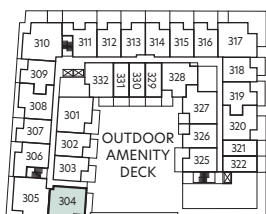

E4

2 BED + DEN, 2 BATH
 INTERIOR 850 SF
 EXTERIOR 334 SF
 TOTAL 1,184 SF

LEVEL 1

LEVEL 2

LEVEL 3

LEVEL 4

LEVEL 5

LEVEL 6