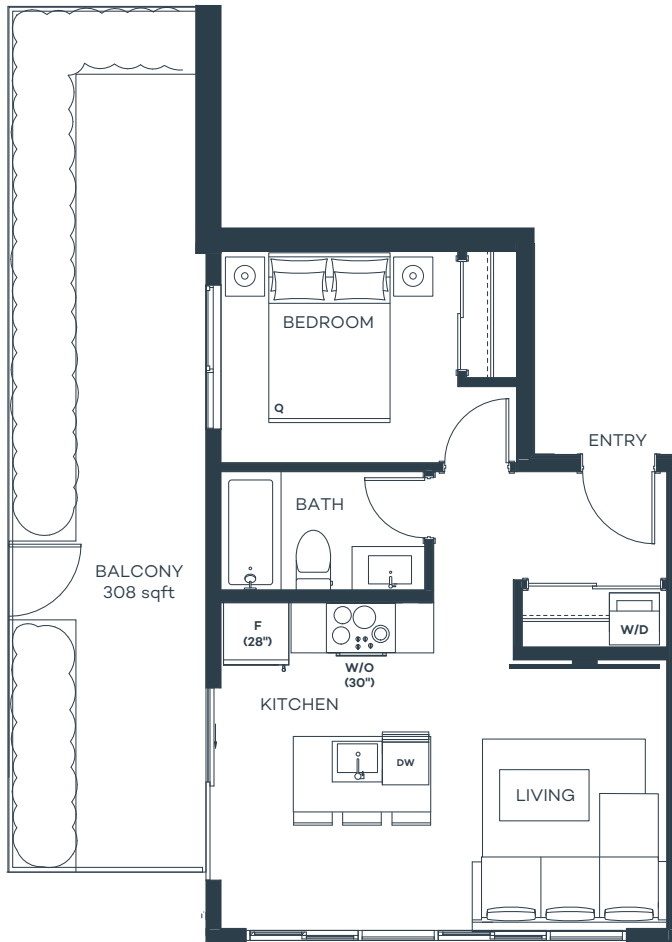

REVO

B4

1 Bed, 1 Bath

Interior sqft 509

Exterior sqft 308

Total sqft 817

RevoKelowna.com