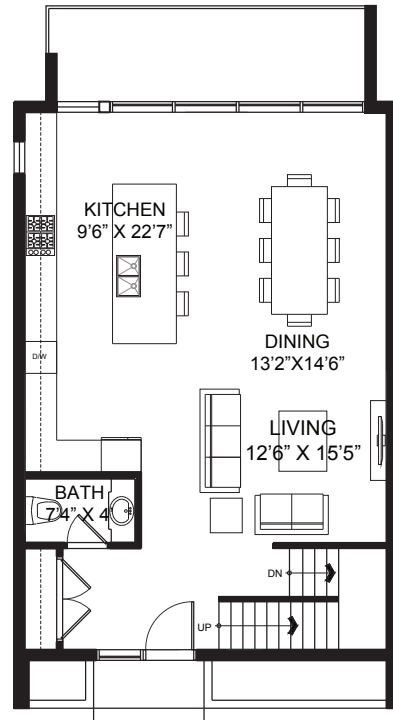

THB *north*

SUITE: 2108 sq.ft. | GARAGE: 517 sq.ft. | ROOF DECK: 712 sq. ft.

Lower Level Walkout

Main Floor

Upper Level

Rooftop Terrace