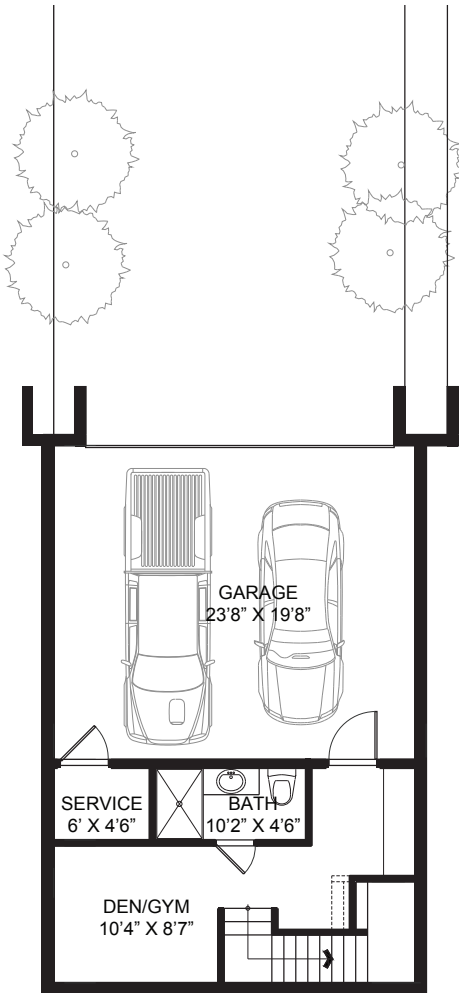

THB *north*

SUITE: 2108 sq.ft. | GARAGE: 517 sq.ft. | ROOF DECK: 712 sq. ft.

Lower Level Walkout

Main Floor

Upper Level

Rooftop Terrace