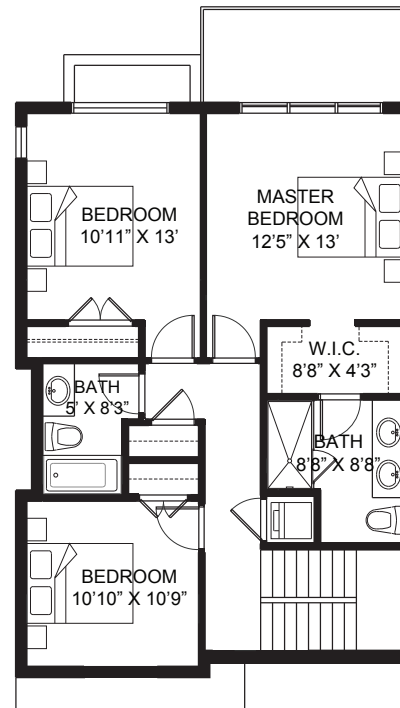

THB *north*

SUITE: 2108 sq.ft. | GARAGE: 517 sq.ft. | ROOF DECK: 712 sq. ft.

Lower Level Walkout

Main Floor

Upper Level

Rooftop Terrace