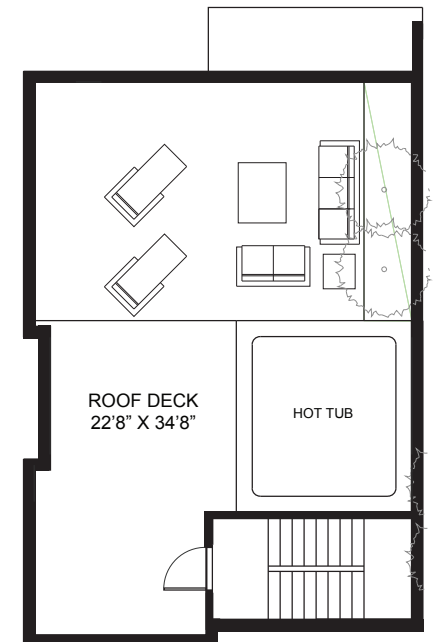

THB *north*

SUITE: 2108 sq.ft. | GARAGE: 517 sq.ft. | ROOF DECK: 712 sq. ft.

Lower Level Walkout

Main Floor

Upper Level

Rooftop Terrace