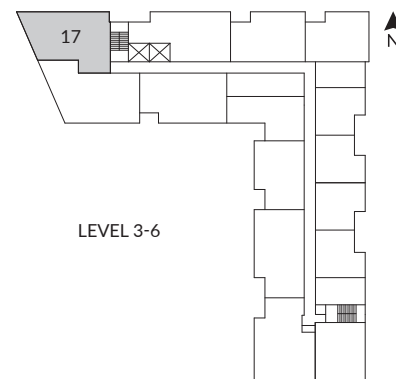

C8

2 Bedroom, 2 Bath

Interior: 1,060 SF
 Exterior: 225 - 235 SF
 Total: 1,285 - 1,295 SF

1	30" KitchenAid Fridge & Freezer
2	30" KitchenAid 4-Burner Gas Range
3	30" Broan Hood Fan
4	24" KitchenAid Dishwasher
5	Panasonic Microwave
6	27" Samsung Washing Machine
7	27" Samsung Dryer
8	Pantry
9	Natural Gas Hookup