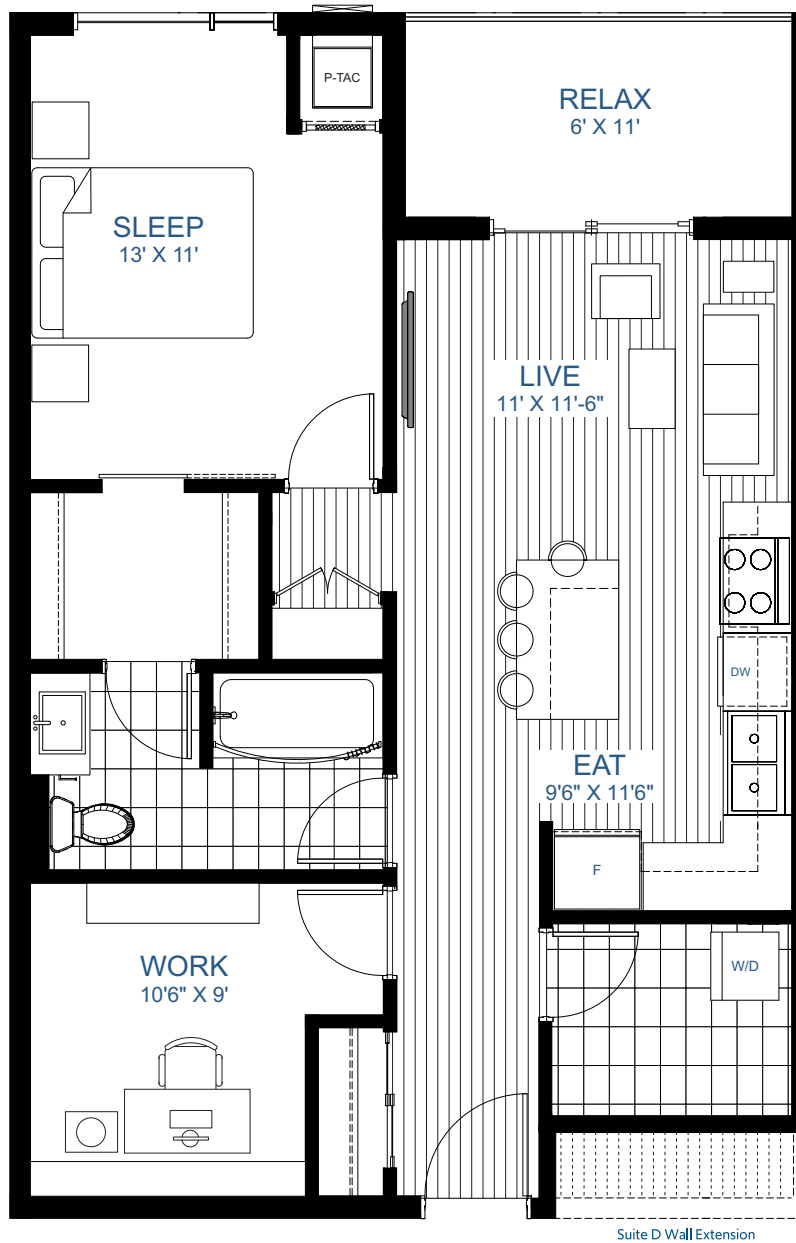

Interior: 734/747 sq.ft
 Exterior: 66/66 sq.ft
 Total: 800/813 sq.ft

Main Floor

2nd - 5th Floor