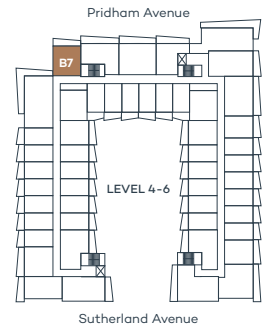

REVO

B7

1 Bed, 1 Bath

Interior sqft 558

Exterior sqft 110

Total sqft 668

RevoKelowna.com