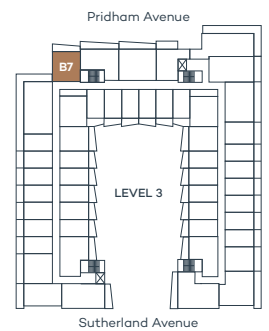

REVO

B7

1 Bed, 1 Bath

Interior sqft 558

Exterior sqft 110

Total sqft 668

RevoKelowna.com