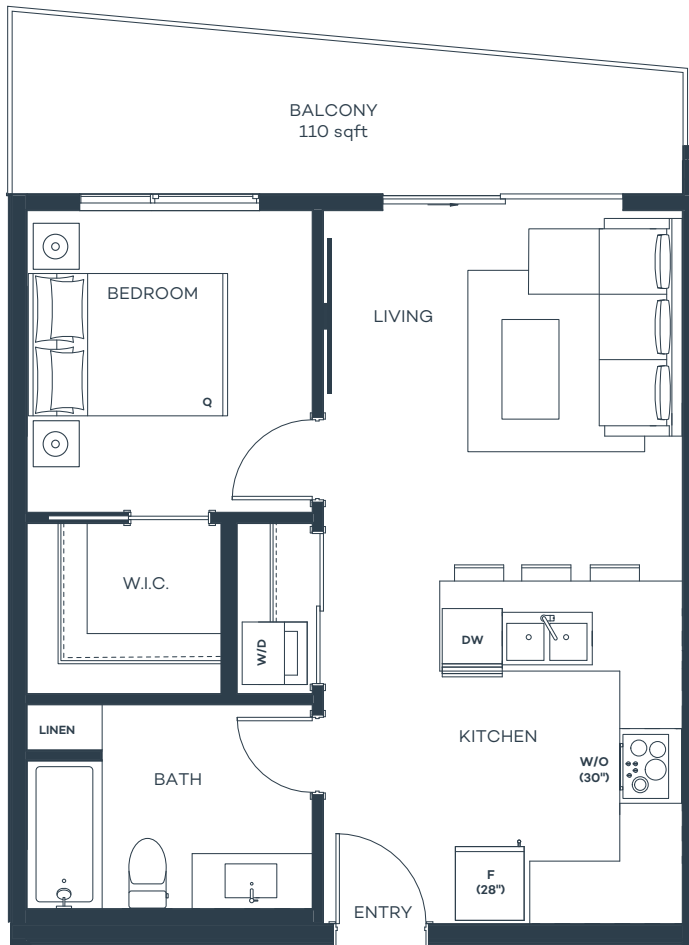

REVO

B7

1 Bed, 1 Bath

Interior sqft 558

Exterior sqft 110

Total sqft 668

RevoKelowna.com