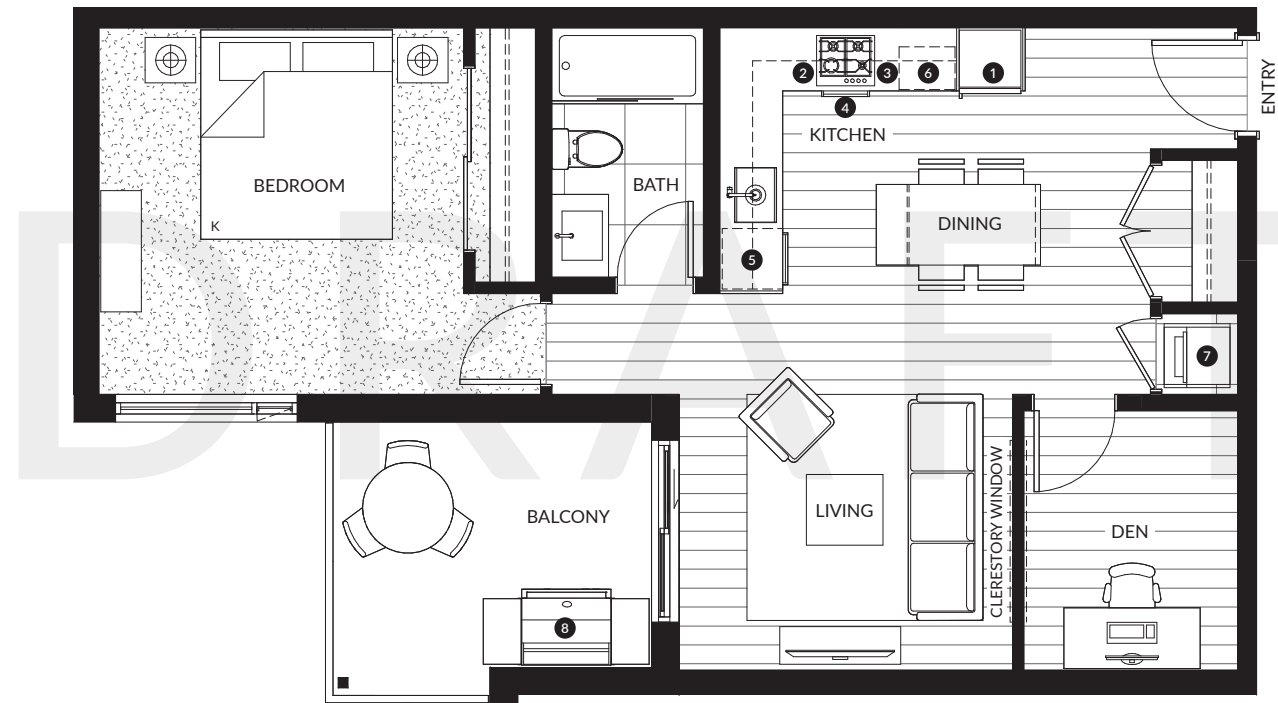

# B2

## 1 Bedroom & Den, 1 Bath

Interior: 675 SF  
Exterior: 110 SF  
Total: 785 SF

1	24" Whirlpool Fridge & Freezer
2	24" Whirlpool 4-Burner Gas Cooktop
3	24" KitchenAid Wall Oven
4	24" Broan Hood Fan
5	24" KitchenAid Dishwasher
6	Panasonic Microwave
7	24" Samsung Washing Machine & Dryer
8	Natural Gas Hookup