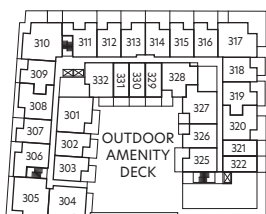

E6

2 BED + DEN, 2 BATH
 INTERIOR 1,023 SF
 EXTERIOR 344 SF
 TOTAL 1,367 SF

LEVEL 1

LEVEL 2

LEVEL 3

LEVEL 4

LEVEL 5

LEVEL 6