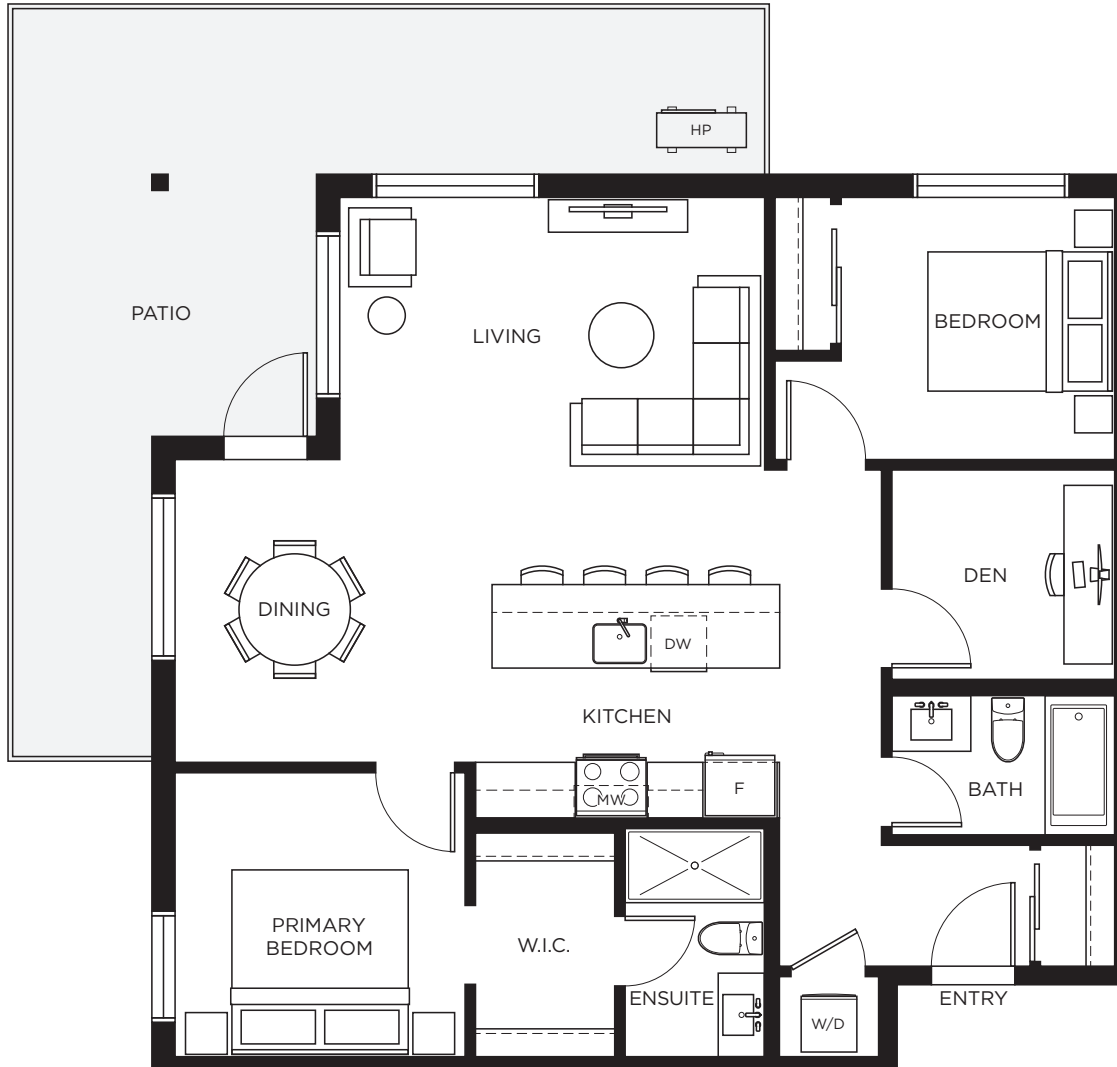

E6

2 BED + DEN, 2 BATH
 INTERIOR 1,023 SF
 EXTERIOR 344 SF
 TOTAL 1,367 SF

LEVEL 1

LEVEL 2

LEVEL 3

LEVEL 4

LEVEL 5

LEVEL 6