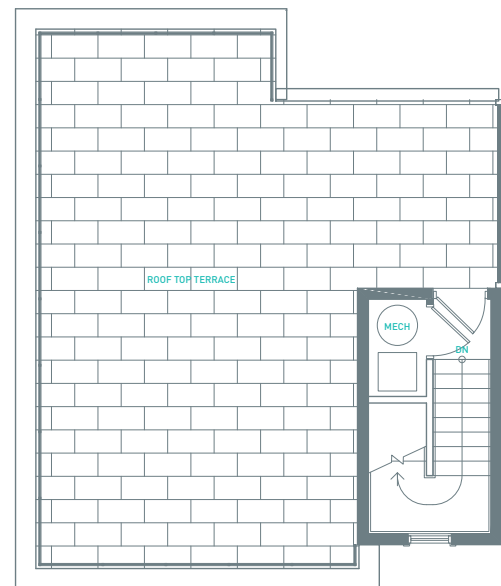

LOWER

MAIN

ROOF

THE BAY ALT

2 Storey Townhome

2 Bed, 2.5 Bath

This is not an offering for sale. Such an offering can only be made with a Disclosure Statement. E&OE. The developer reserves the right to make modifications to building design, specifications, features and floorplans. All illustrations and renderings are artistic representations only and are subject to change.

LEVELS

Lower	685 sq ft
Upper	670 sq ft*
TOTAL	1,355 sq ft

TERRACE

Roof	610 sq ft
------	-----------

*Includes rooftop vestibule