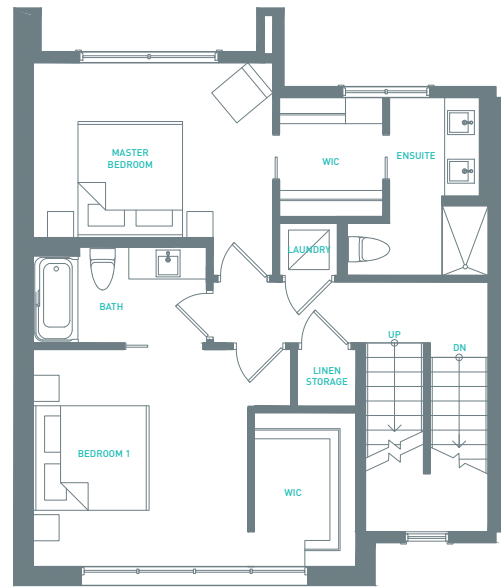

LOWER

MAIN

ROOF

THE BAY ALT

2 Storey Townhome

2 Bed, 2.5 Bath

This is not an offering for sale. Such an offering can only be made with a Disclosure Statement. E&OE. The developer reserves the right to make modifications to building design, specifications, features and floorplans. All illustrations and renderings are artistic representations only and are subject to change.

LEVELS

Lower	685 sq ft
Upper	670 sq ft*
TOTAL	1,355 sq ft

TERRACE

Roof	610 sq ft
------	-----------

*Includes rooftop vestibule