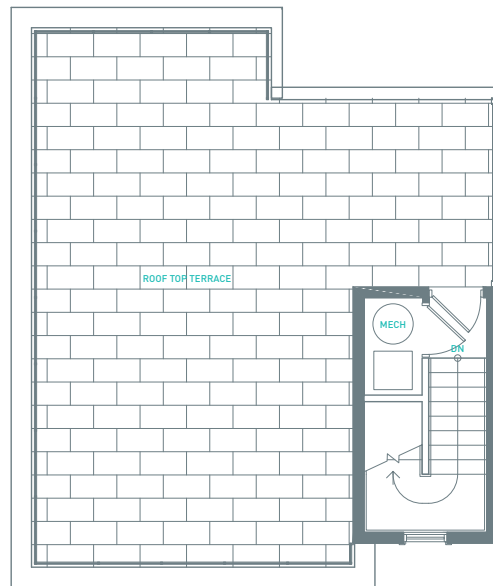

LOWER

MAIN

UPPER

ROOF

THE VISTA ALT

**3 Storey Townhome
w/ Double Master Suite
2 Bed, 2.5 Bath**

This is not an offering for sale. Such an offering can only be made with a Disclosure Statement. E&OE. The developer reserves the right to make modifications to building design, specifications, features and floorplans. All illustrations and renderings are artistic representations only and are subject to change.

LEVELS

| | |
|--------------|--------------------|
| Lower | 235 sq ft |
| Main | 590 sq ft |
| Upper | 725 sq ft* |
| TOTAL | 1,550 sq ft |

TERRACE

| | |
|------|-----------|
| Roof | 610 sq ft |
|------|-----------|