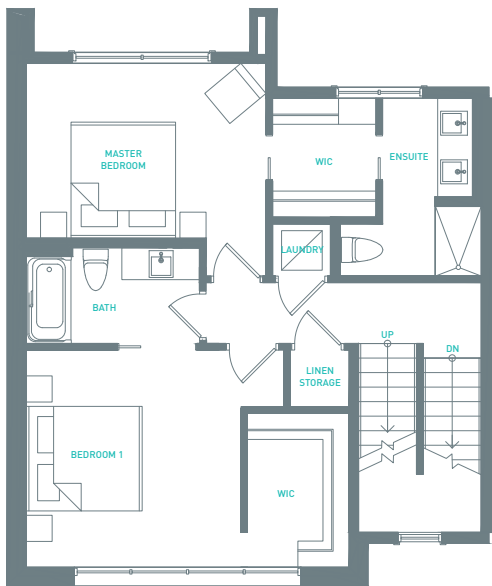

LOWER

MAIN

UPPER

ROOF

THE VISTA ALT

**3 Storey Townhome
w/ Double Master Suite
2 Bed, 2.5 Bath**

This is not an offering for sale. Such an offering can only be made with a Disclosure Statement. E&OE. The developer reserves the right to make modifications to building design, specifications, features and floorplans. All illustrations and renderings are artistic representations only and are subject to change.

LEVELS

| | |
|--------------|--------------------|
| Lower | 235 sq ft |
| Main | 590 sq ft |
| Upper | 725 sq ft* |
| TOTAL | 1,550 sq ft |

TERRACE

| | |
|------|-----------|
| Roof | 610 sq ft |
|------|-----------|

*Includes rooftop vestibule