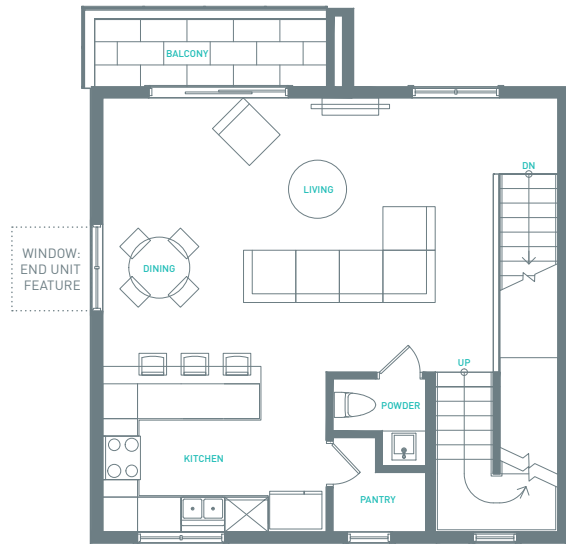

LOWER

MAIN

UPPER

ROOF

THE VISTA ALT

**3 Storey Townhome
w/ Double Master Suite
2 Bed, 2.5 Bath**

This is not an offering for sale. Such an offering can only be made with a Disclosure Statement. E&OE. The developer reserves the right to make modifications to building design, specifications, features and floorplans. All illustrations and renderings are artistic representations only and are subject to change.

LEVELS

| | |
|--------------|--------------------|
| Lower | 235 sq ft |
| Main | 590 sq ft |
| Upper | 725 sq ft* |
| TOTAL | 1,550 sq ft |

TERRACE

| | |
|------|-----------|
| Roof | 610 sq ft |
|------|-----------|

*Includes rooftop vestibule