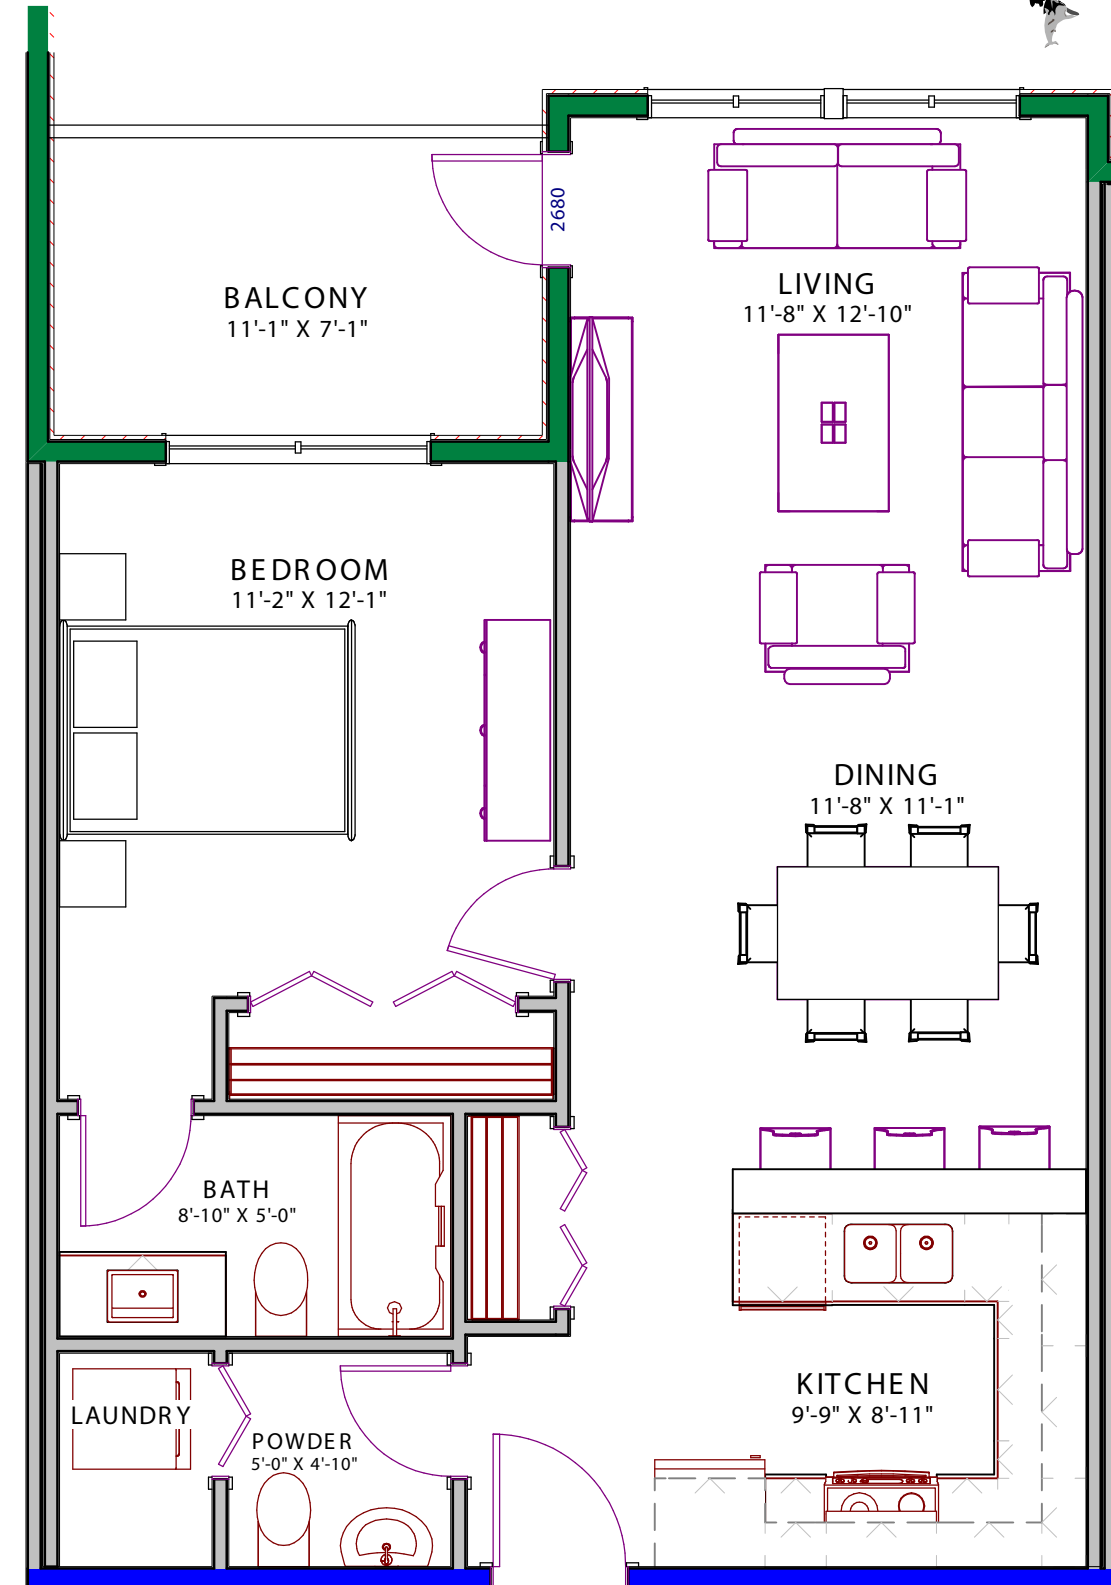

Suite A - 1 Bedroom

All areas and measurements are approximates. Actual home size and elevations may vary. Builder reserves the right to modify site layouts, plans, specifications and prices without prior notice. Purchasers will have the opportunity to choose their finishes only if it is not already completed. Please consult one of our sales representatives for current information.

E & OE

1 Bedroom
Unit - 722 Square Feet
Balcony - 76 Square Feet

250 764 – 3104
osprey.kelowna@gmail.com