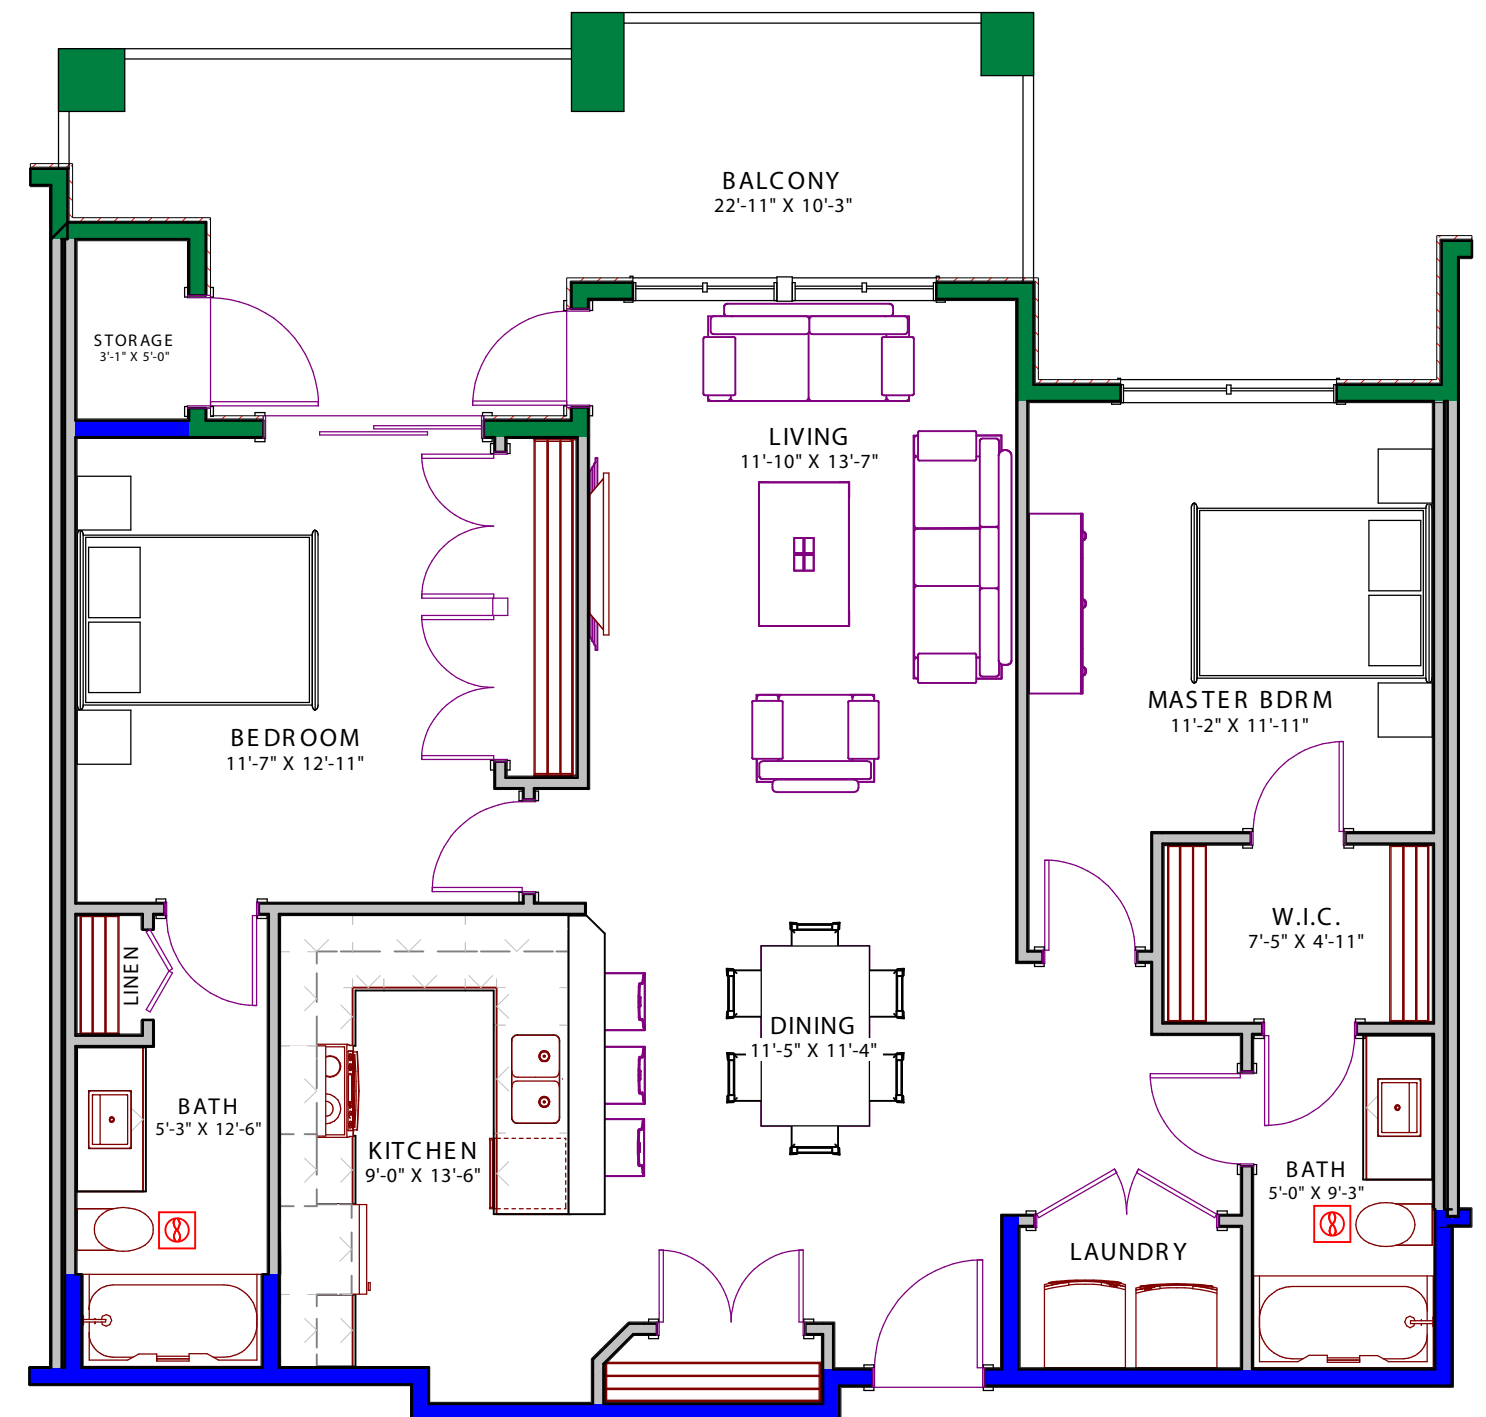

Suite C - 2 Bedroom

All areas and measurements are approximates. Actual home size and elevations may vary. Builder reserves the right to modify site layouts, plans, specifications and prices without prior notice. Purchasers will have the opportunity to choose their finishes only if it is not already completed. Please consult one of our sales representatives for current information.
E & OE

2 Bedroom
Unit - 1122 Square Feet
Balcony - 202 Square Feet

250 764 – 3104
osprey.kelowna@gmail.com