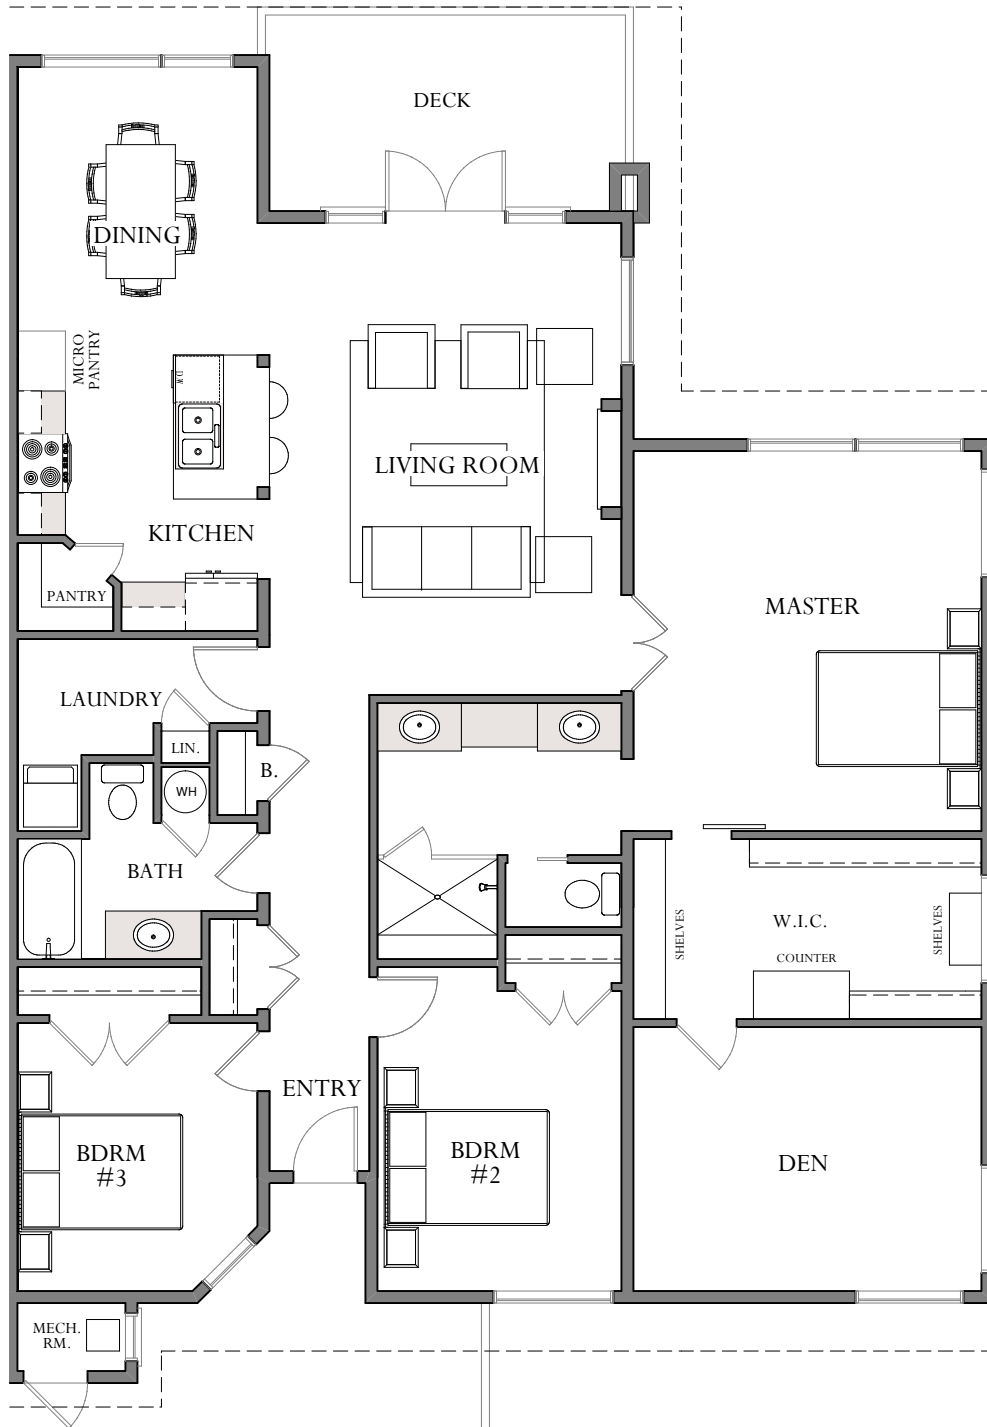

# Building A

1787 Sq. Ft.

## The Cambridge Unit 16