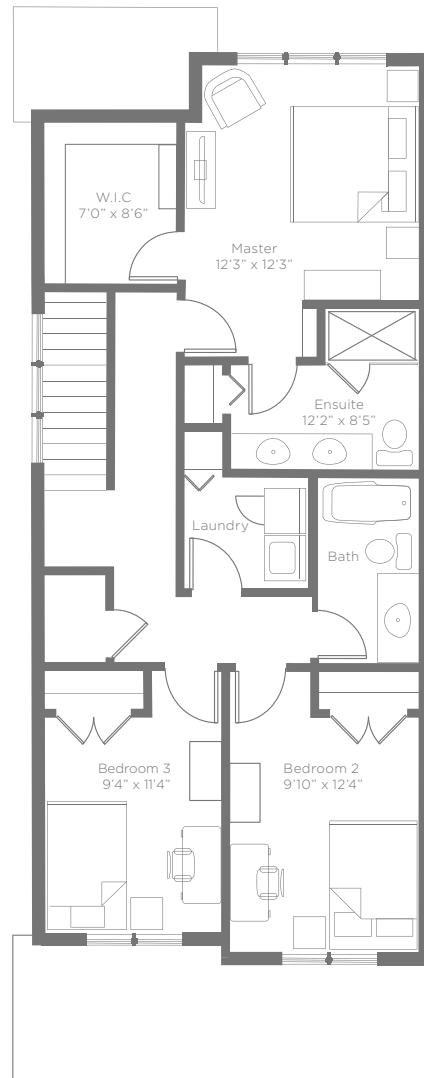

# A UNIT - 3 BEDROOM - LEFT

1981 sq feet

Main Floor  
591 sq. ft.

Upper Floor  
944 sq. ft.