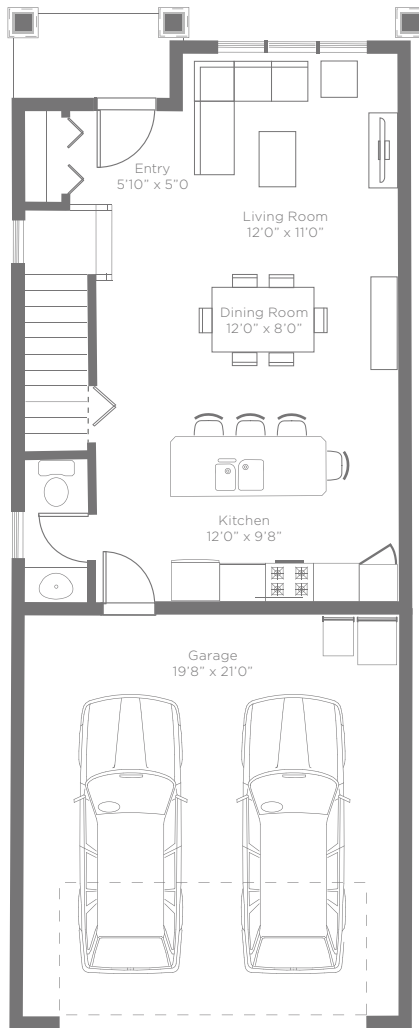

# A UNIT - 3 BEDROOM - LEFT

1981 sq feet

Main Floor  
591 sq. ft.

Upper Floor  
944 sq. ft.