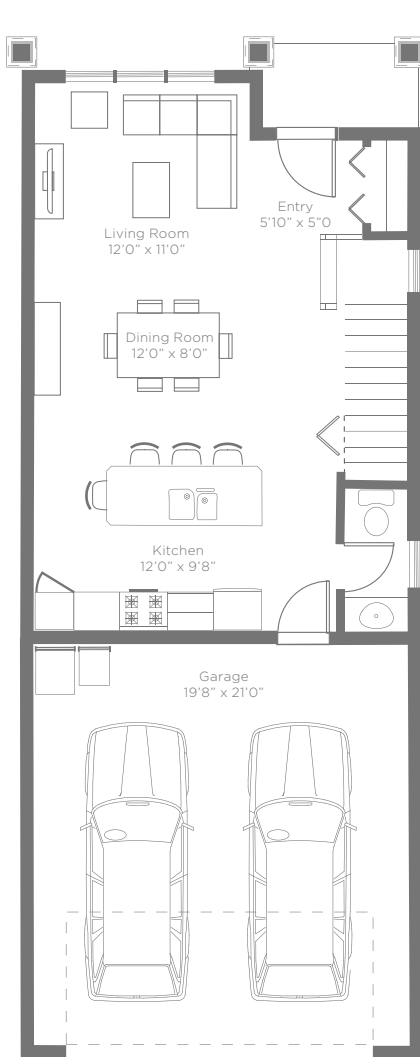

PARKLANE
TOWNHOMES

A UNIT - 3 BEDROOM - RIGHT

1981 sq feet

Main Floor
591 sq. ft.

Upper Floor
944 sq. ft.