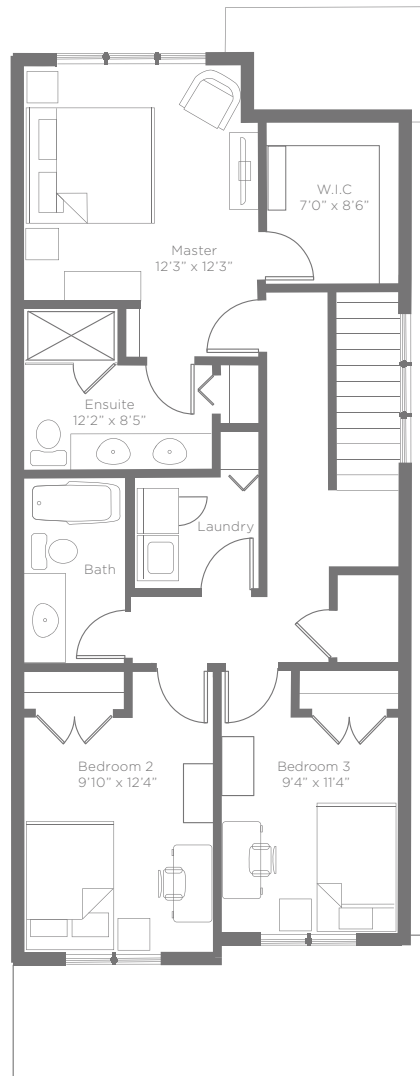

PARKLANE
TOWNHOMES

A UNIT - 3 BEDROOM - RIGHT

1981 sq feet

Main Floor
591 sq. ft.

Upper Floor
944 sq. ft.