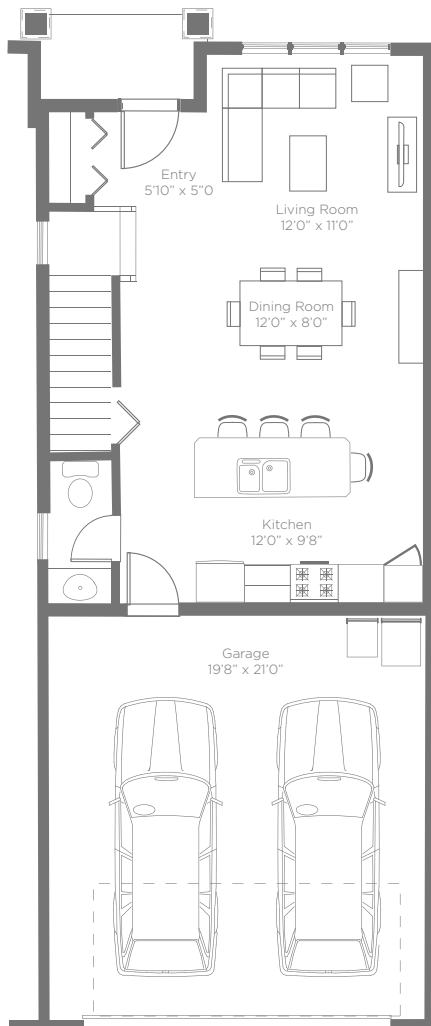

PARKLANE
TOWNHOMES

B1 UNIT - 3 BEDROOM - LEFT

1987 sq feet

Main Floor
590 sq. ft.

Upper Floor
951 sq. ft.