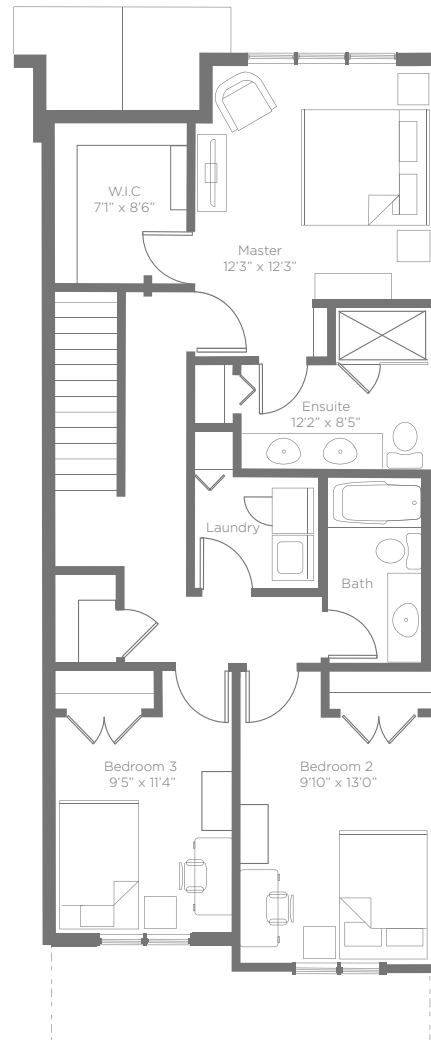

PARKLANE
TOWNHOMES

B1 UNIT - 3 BEDROOM - LEFT

1987 sq feet

Main Floor
590 sq. ft.

Upper Floor
951 sq. ft.