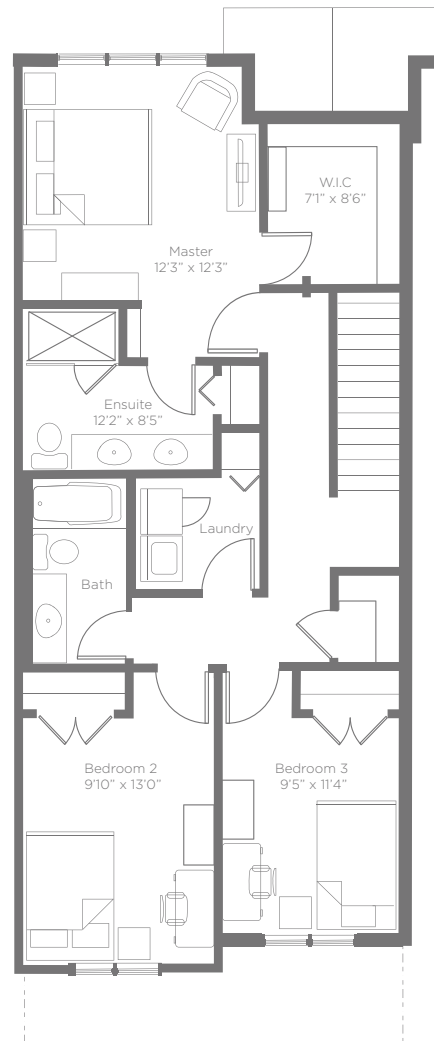

PARKLANE
TOWNHOMES

B1 UNIT - 3 BEDROOM - RIGHT

1987 sq feet

Main Floor
590 sq. ft.

Upper Floor
951 sq. ft.