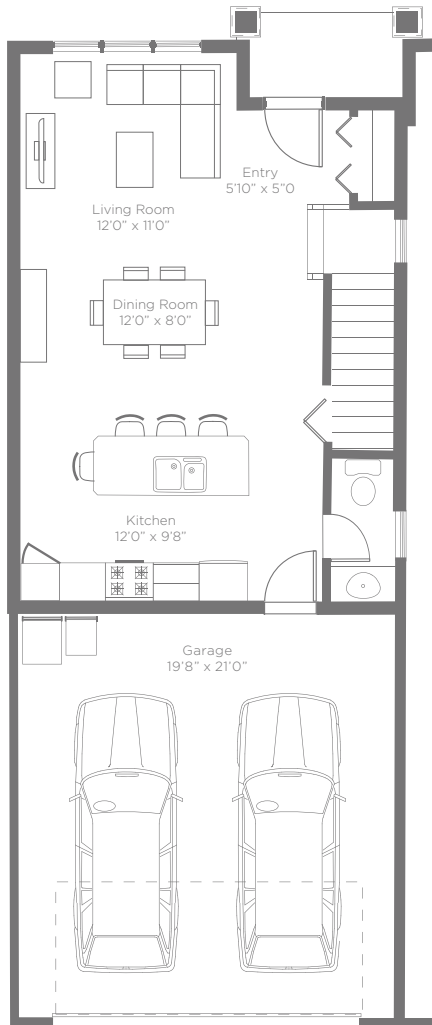

PARKLANE
TOWNHOMES

B1 UNIT - 3 BEDROOM - RIGHT

1987 sq feet

Main Floor
590 sq. ft.

Upper Floor
951 sq. ft.