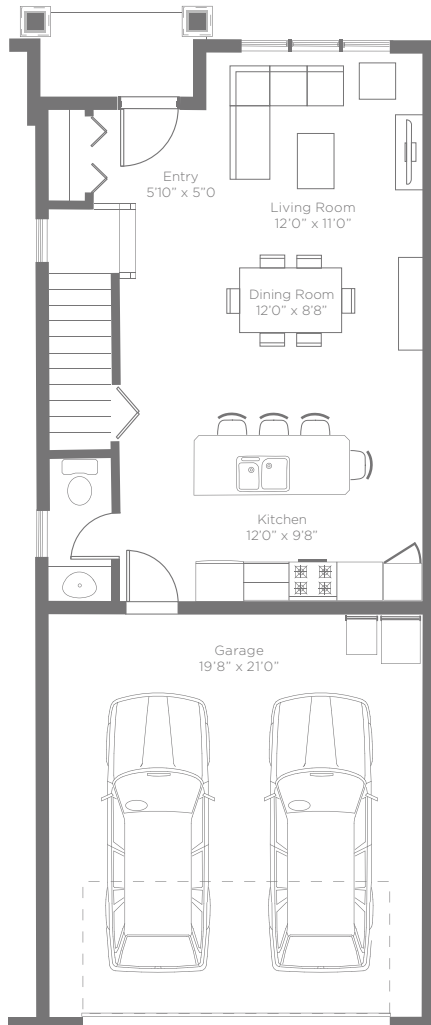

# B2 UNIT - 3 BEDROOM - LEFT

1997 sq feet

Main Floor  
599 sq. ft.

Upper Floor  
952 sq. ft.