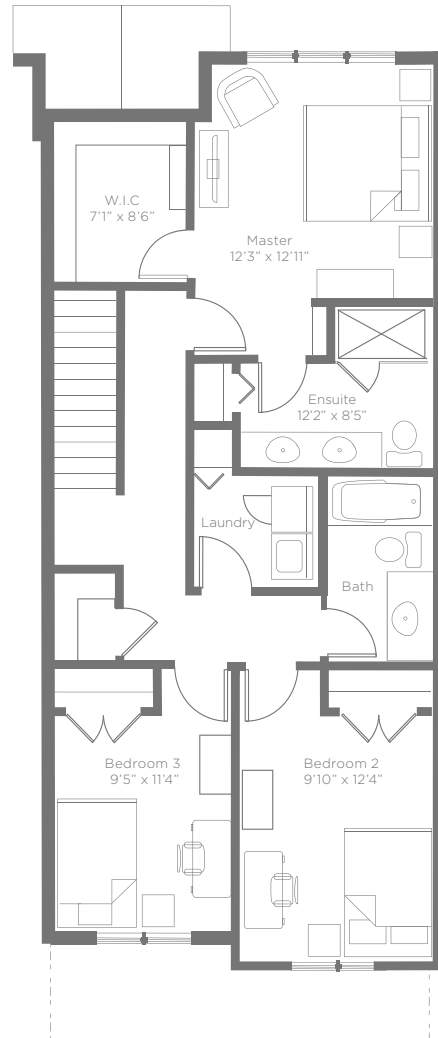

# B2 UNIT - 3 BEDROOM - LEFT

1997 sq feet

Main Floor  
599 sq. ft.

Upper Floor  
952 sq. ft.