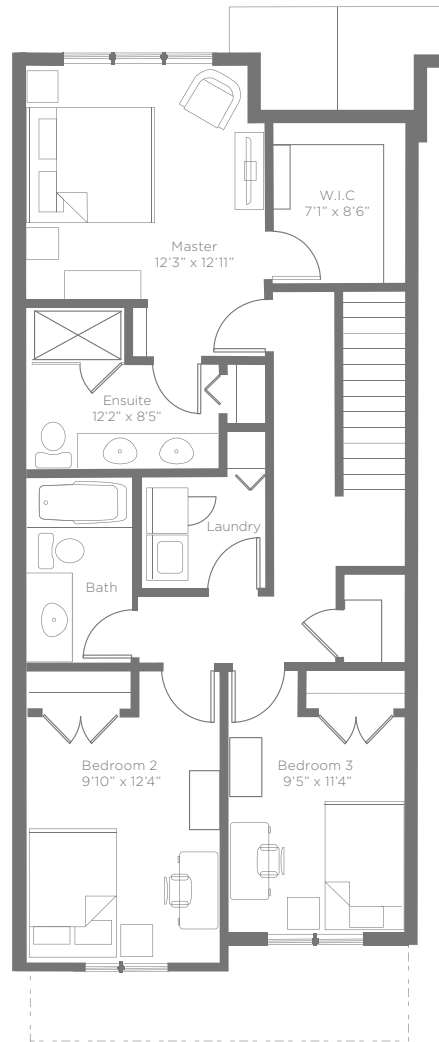

PARKLANE
TOWNHOMES

B2 UNIT - 3 BEDROOM - RIGHT

1997 sq feet

Main Floor
599 sq. ft.

Upper Floor
952 sq. ft.