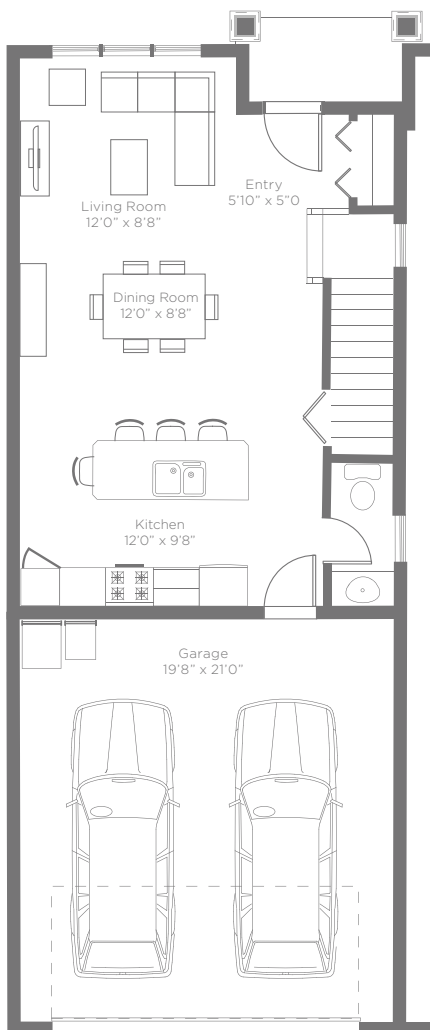

PARKLANE
TOWNHOMES

B2 UNIT - 3 BEDROOM - RIGHT

1997 sq feet

Main Floor
599 sq. ft.

Upper Floor
952 sq. ft.