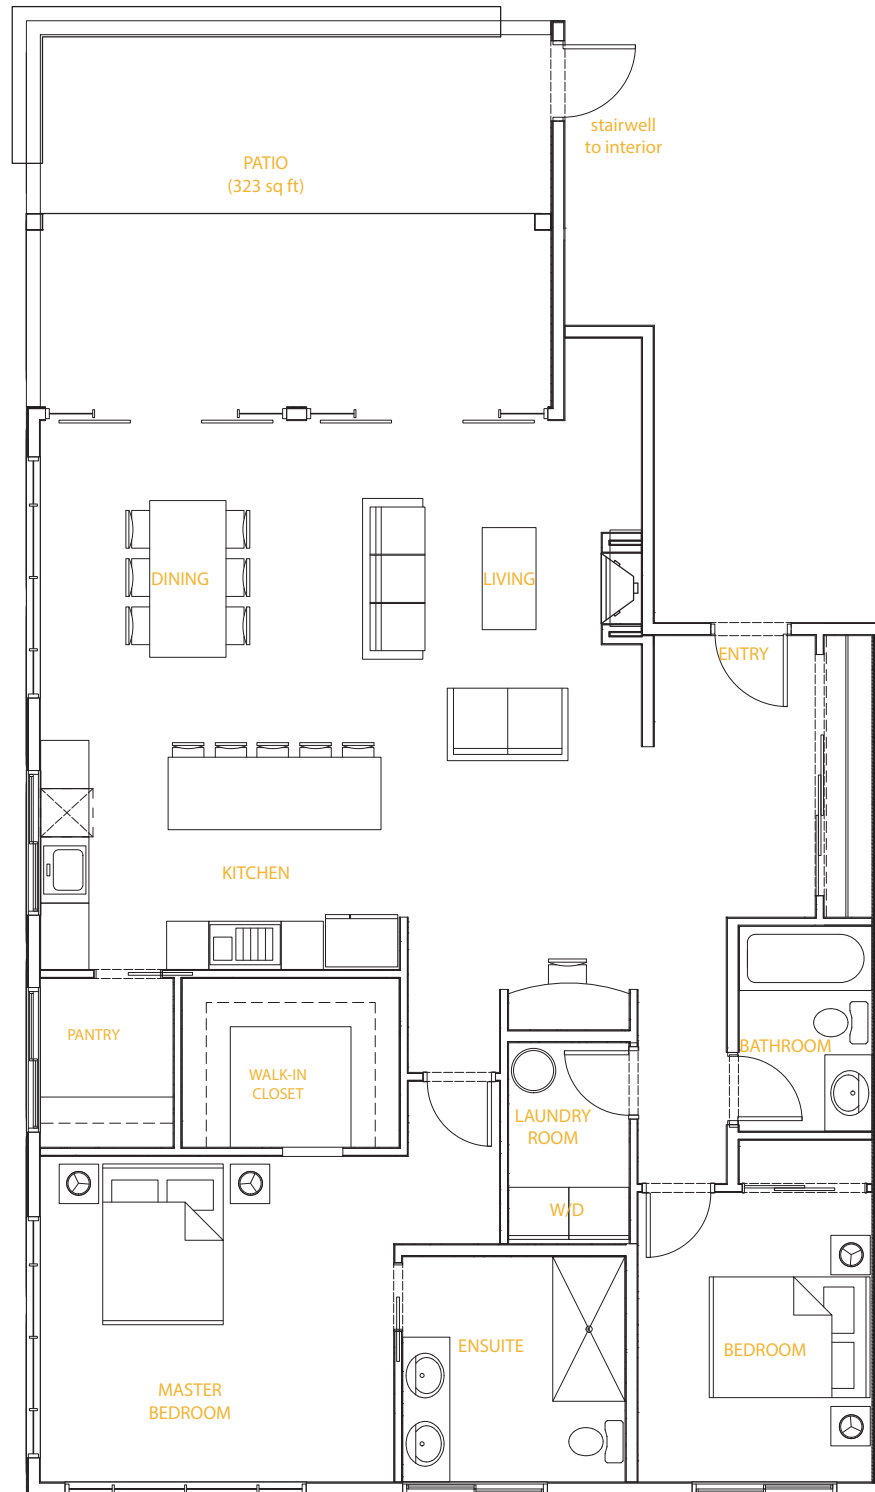

# PLAN PH2

2 bedroom + 2 bath

1,512 sq ft

## SOUTHGATE

PANDOSY VILLAGE

Gore Street

Interior: 1,512 sq ft

Exterior: 323 sq ft

Total: 1,835 sq ft