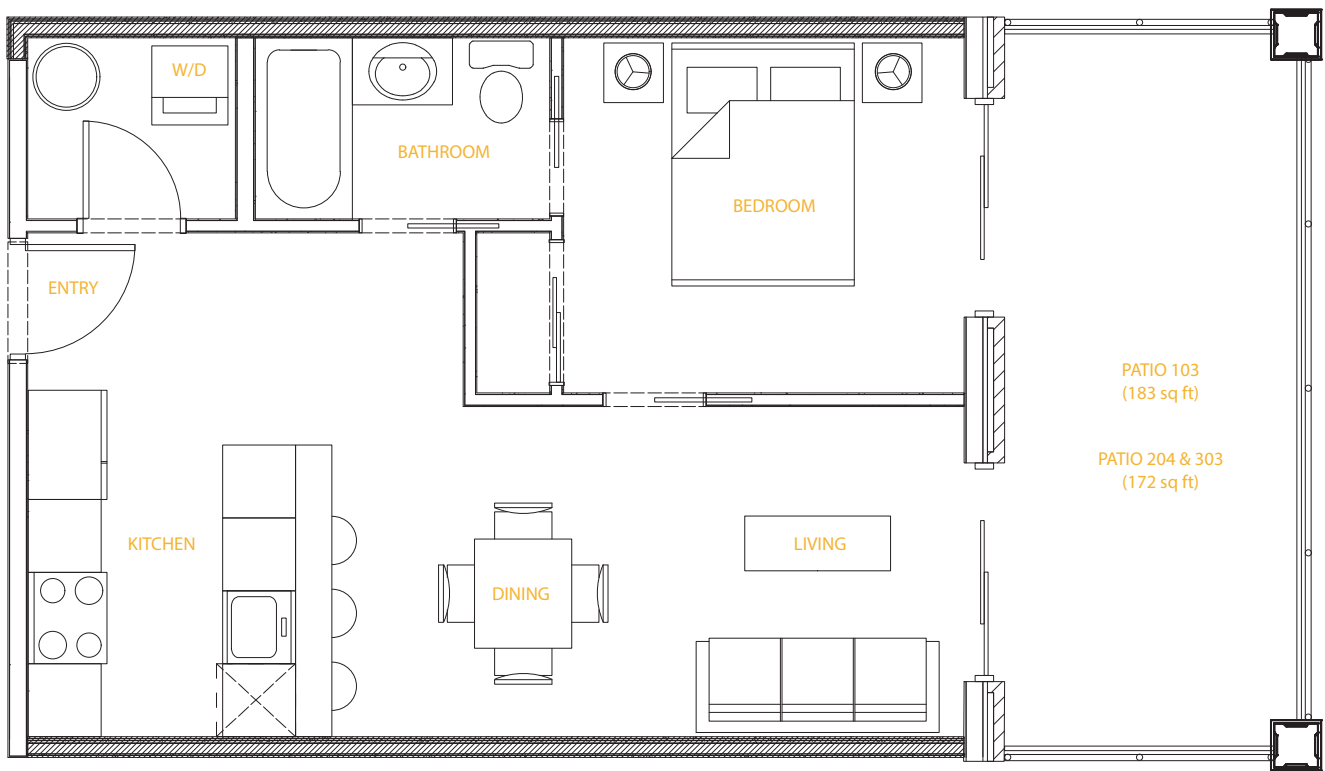

SOUTHGATE
 PANDOSY VILLAGE

Level 1

Level 2

Level 3

Gore Street

UNIT 103
 Interior: 523 sq ft
 Exterior: 183 sq ft
 Total: 706 sq ft

UNIT 204 & 303
 Interior: 523 sq ft
 Exterior: 172 sq ft
 Total: 695 sq ft