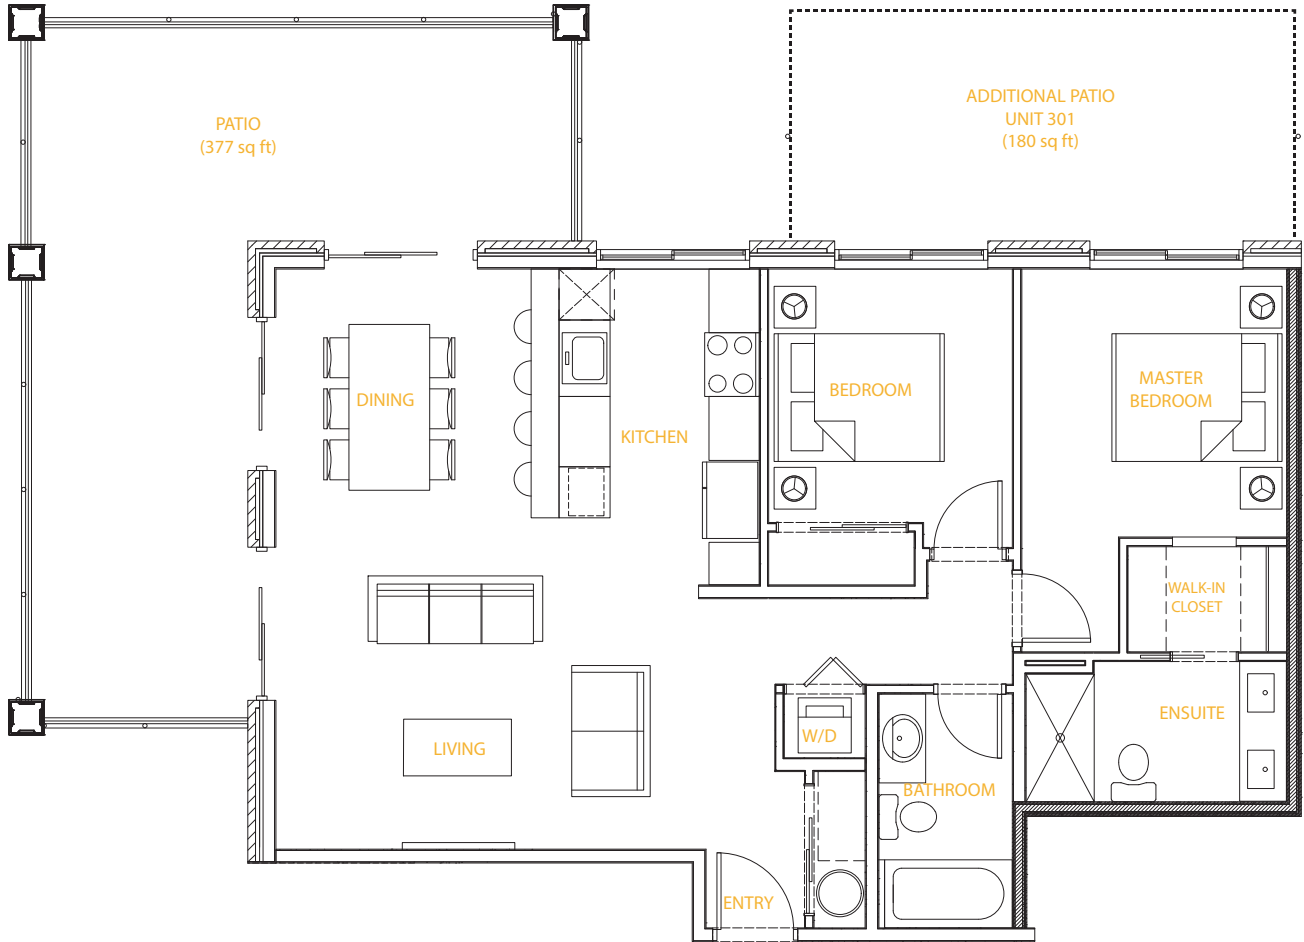

SOUTHGATE
PANDOSY VILLAGE

Level 1

Level 2

Level 3

Gore Street

UNIT 101
Interior: 968 sq ft
Exterior: 377 sq ft
Total: 1,345 sq ft

UNIT 301
Interior: 968 sq ft
Exterior: 557 sq ft
Total: 1,525 sq ft