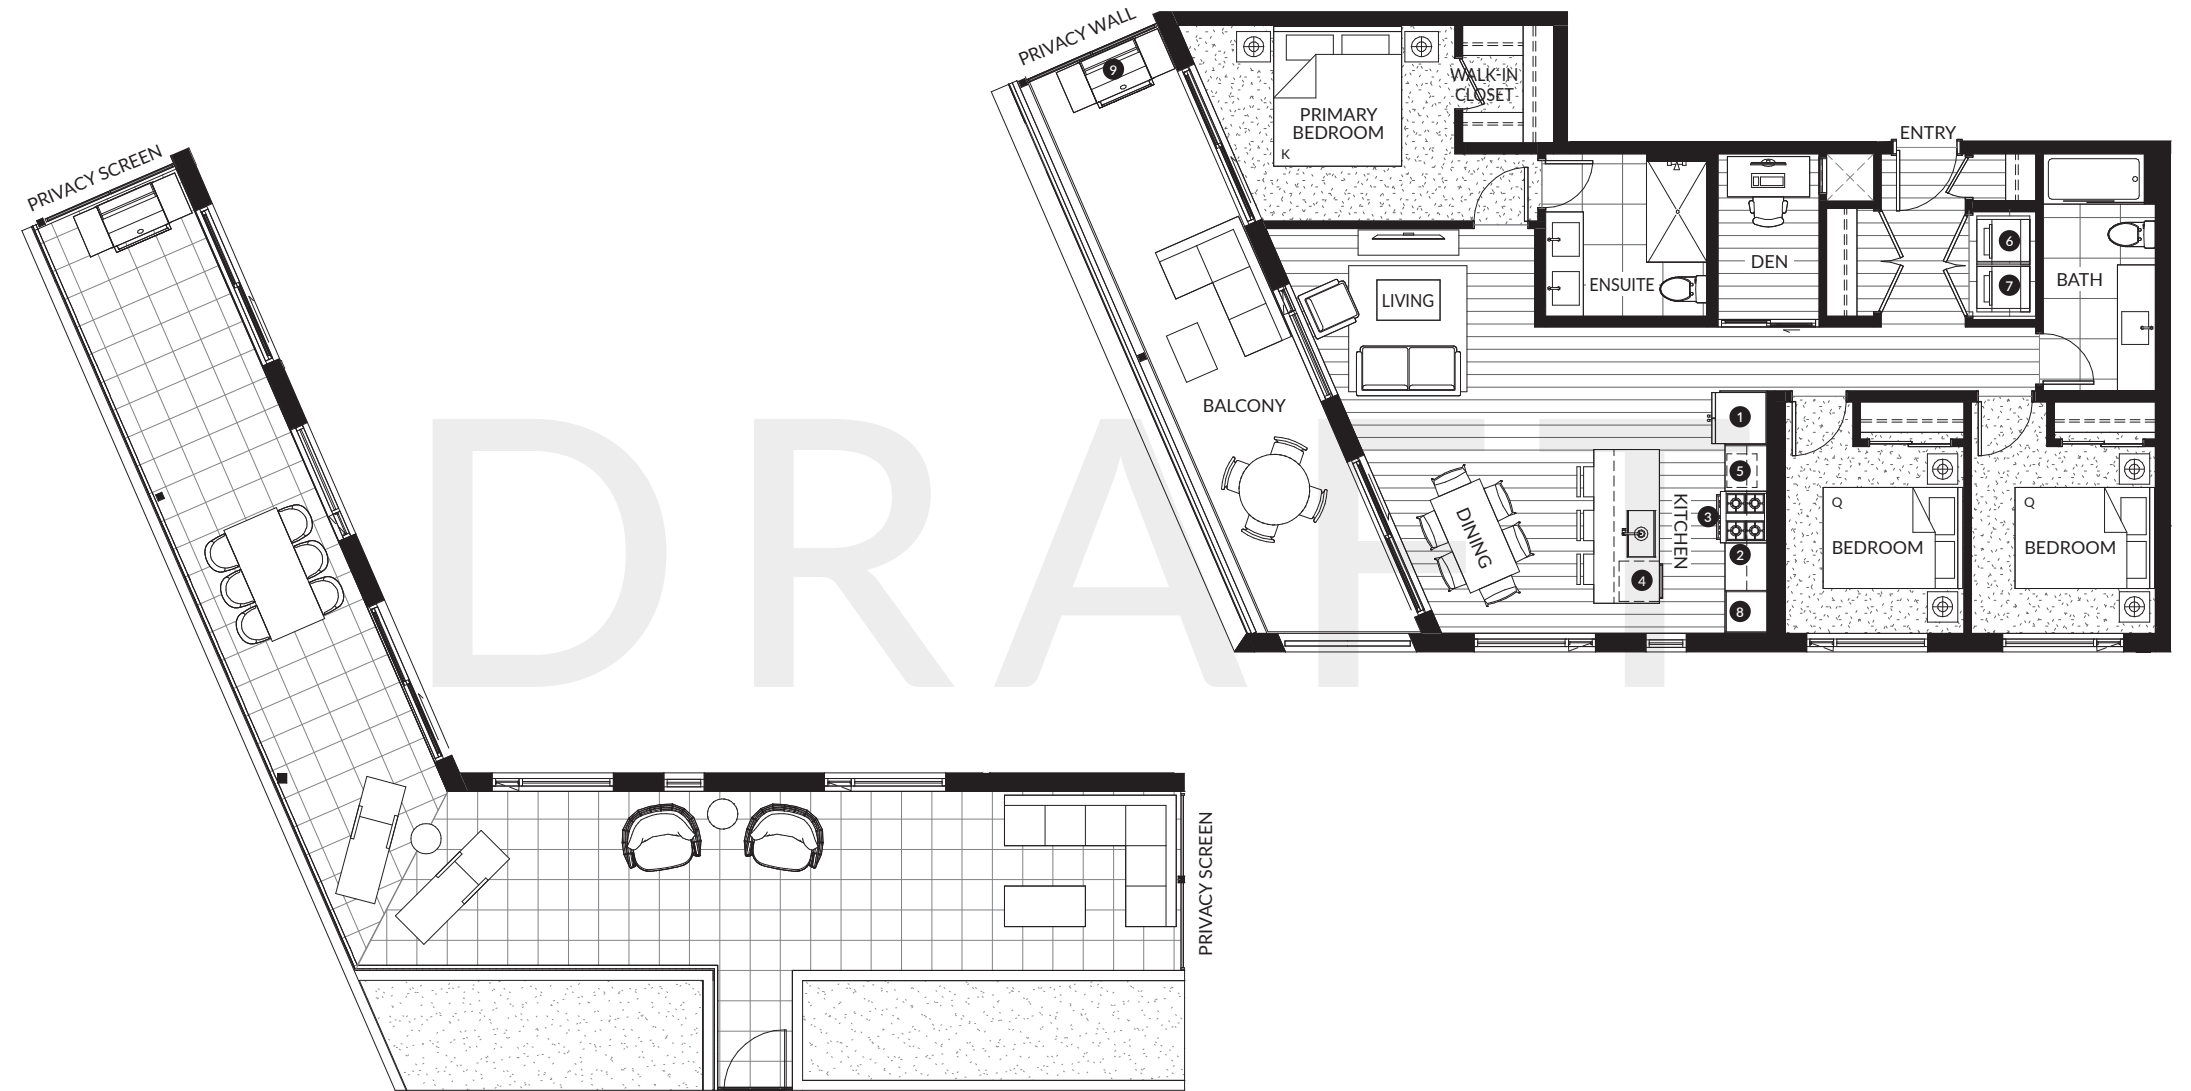

## 3 Bedroom & Den, 2 Bath

Interior: 1,130 SF  
 Exterior: 270 - 700 SF  
 Total: 1,400 - 1,830 SF

1	30" KitchenAid Fridge & Freezer
2	30" KitchenAid 4-Burner Gas Range
3	30" Broan Hood Fan
4	24" KitchenAid Dishwasher
5	Panasonic Microwave
6	27" Samsung Washing Machine
7	27" Samsung Dryer
8	Pantry
9	Natural Gas Hookup

TERRACE VARIATION: HOME #215, 700 SF