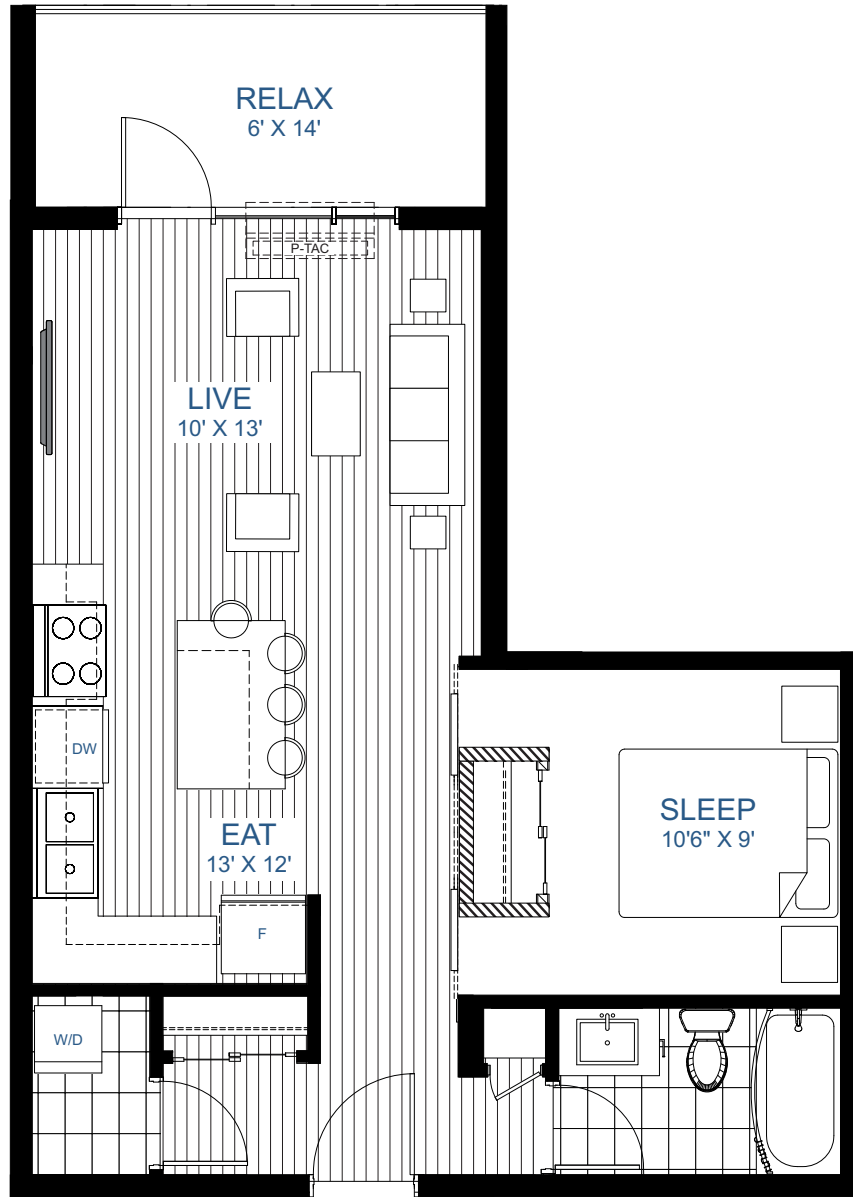

Interior: 576 sq.ft
Exterior: 84 sq.ft
Total: 660 sq.ft

Main Floor

2nd - 5th Floor