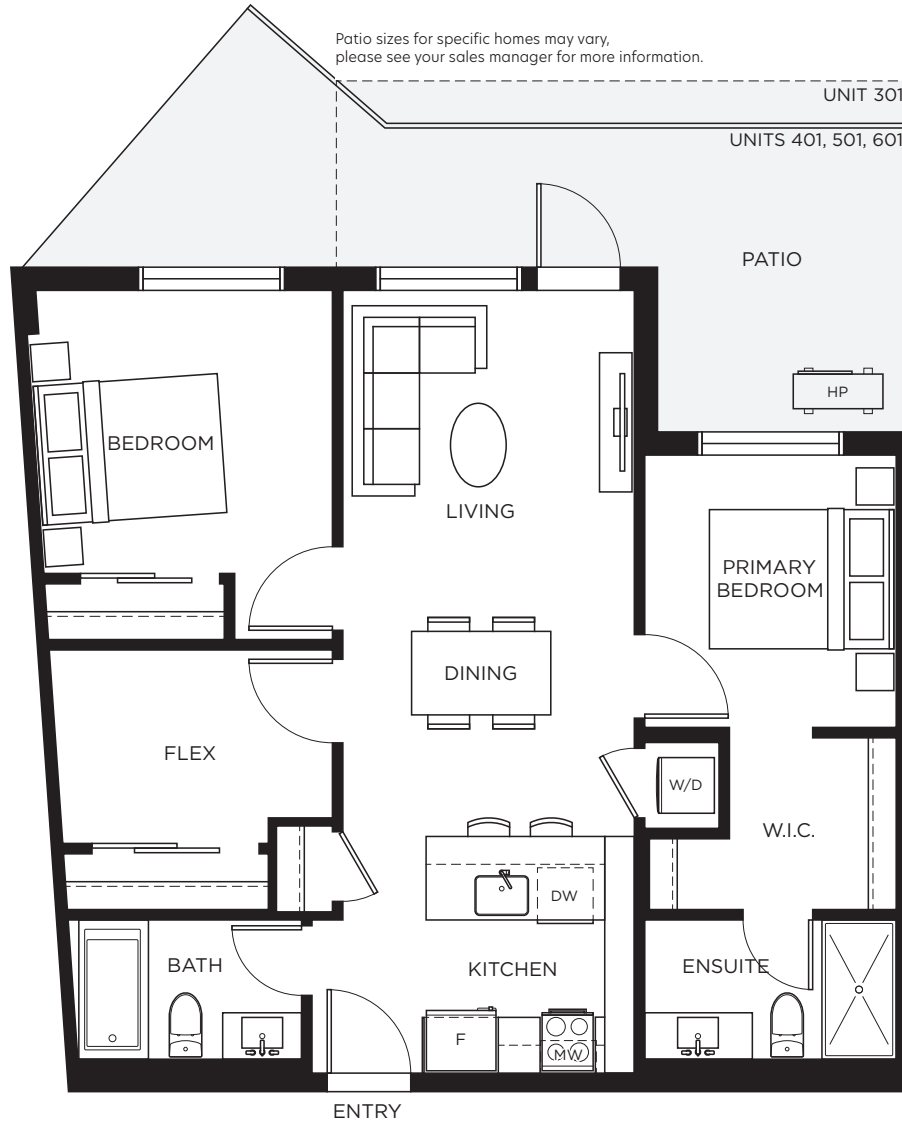

F2

2 BED + FLEX, 2 BATH
 INTERIOR 840 SF
 EXTERIOR 205-237 SF
 TOTAL 1,045-1,077 SF

LEVEL 1

LEVEL 2

LEVEL 3

LEVEL 4

LEVEL 5

LEVEL 6