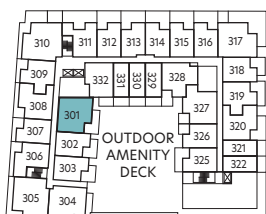

F2

2 BED + FLEX, 2 BATH
 INTERIOR 840 SF
 EXTERIOR 205-237 SF
 TOTAL 1,045-1,077 SF

LEVEL 1

LEVEL 2

LEVEL 3

LEVEL 4

LEVEL 5

LEVEL 6