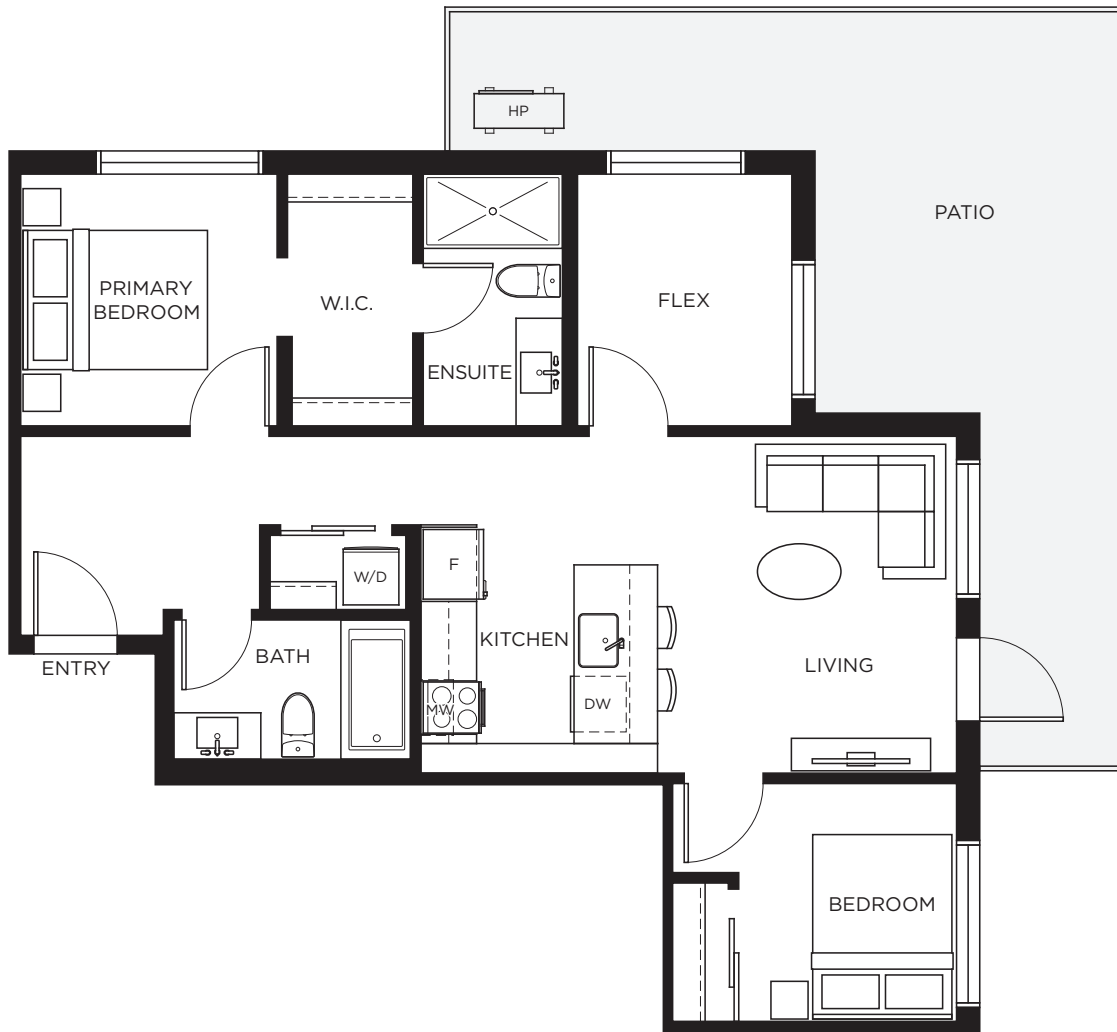

F1

2 BED + FLEX, 2 BATH
 INTERIOR 786 SF
 EXTERIOR 312 SF
 TOTAL 1,098 SF

LEVEL 1

LEVEL 2

LEVEL 3

LEVEL 4

LEVEL 5

LEVEL 6