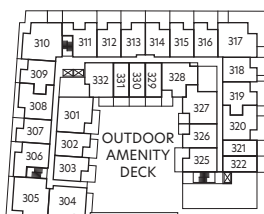

F1

2 BED + FLEX, 2 BATH
 INTERIOR 786 SF
 EXTERIOR 312 SF
 TOTAL 1,098 SF

LEVEL 1

LEVEL 2

LEVEL 3

LEVEL 4

LEVEL 5

LEVEL 6