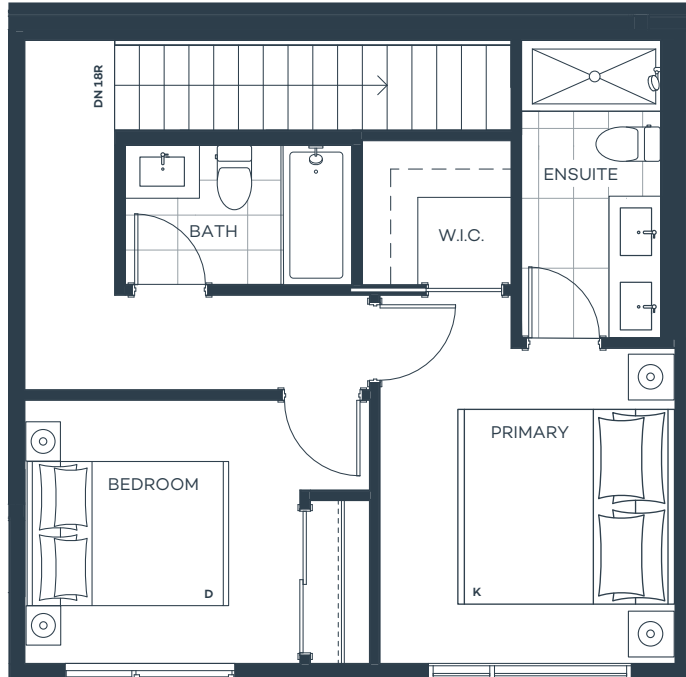

# THA

Townhome  
2 Bed, 2.5 Bath

Total sqft 1,092

\*In bathrooms, tile flooring and tub/shower tile surround is standard in this home

RevoKelowna.com