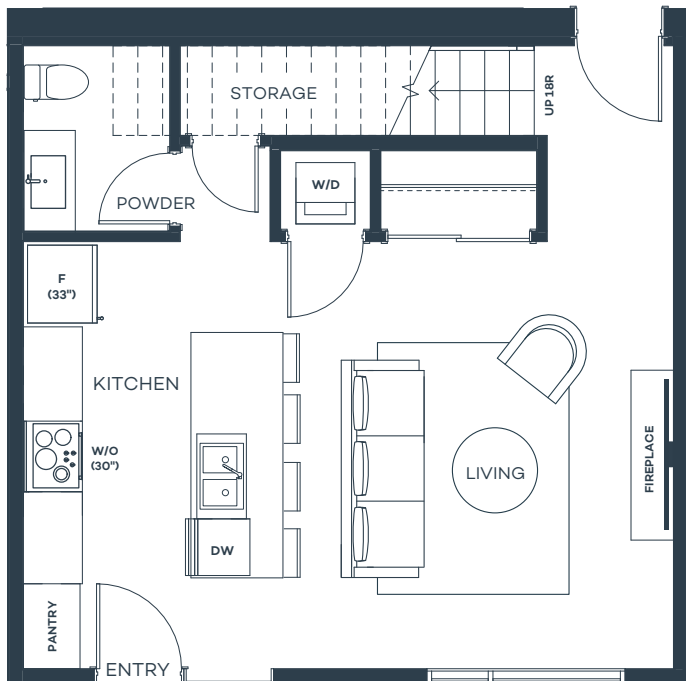

# THA

Townhome  
2 Bed, 2.5 Bath

Total sqft 1,092

\*In bathrooms, tile flooring and tub/shower tile surround is standard in this home

RevoKelowna.com