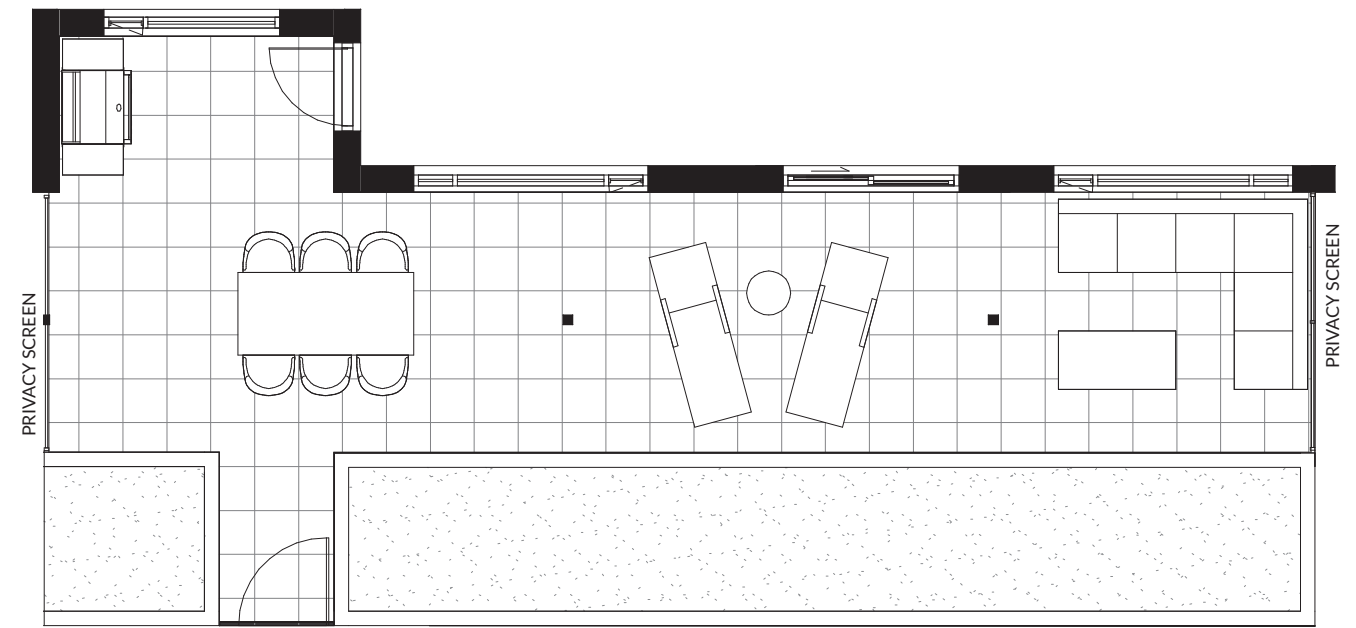

## 2 Bedroom & Den, 2 Bath

Interior: 1,020 - 1,025 SF  
 Exterior: 245 - 495 SF  
 Total: 1,265 - 1,520 SF

1	30" KitchenAid Fridge & Freezer
2	30" KitchenAid 4-Burner Gas Range
3	30" Broan Hood Fan
4	24" KitchenAid Dishwasher
5	Panasonic Microwave
6	27" Samsung Washing Machine & Dryer
7	Natural Gas Hookup

BALCONY VARIATION: HOMES #312, #412, #512 & #612. FLOOR PLANS WILL BE THE MIRRORRED LAYOUT

TERRACE VARIATION: HOME #214, 495 SF