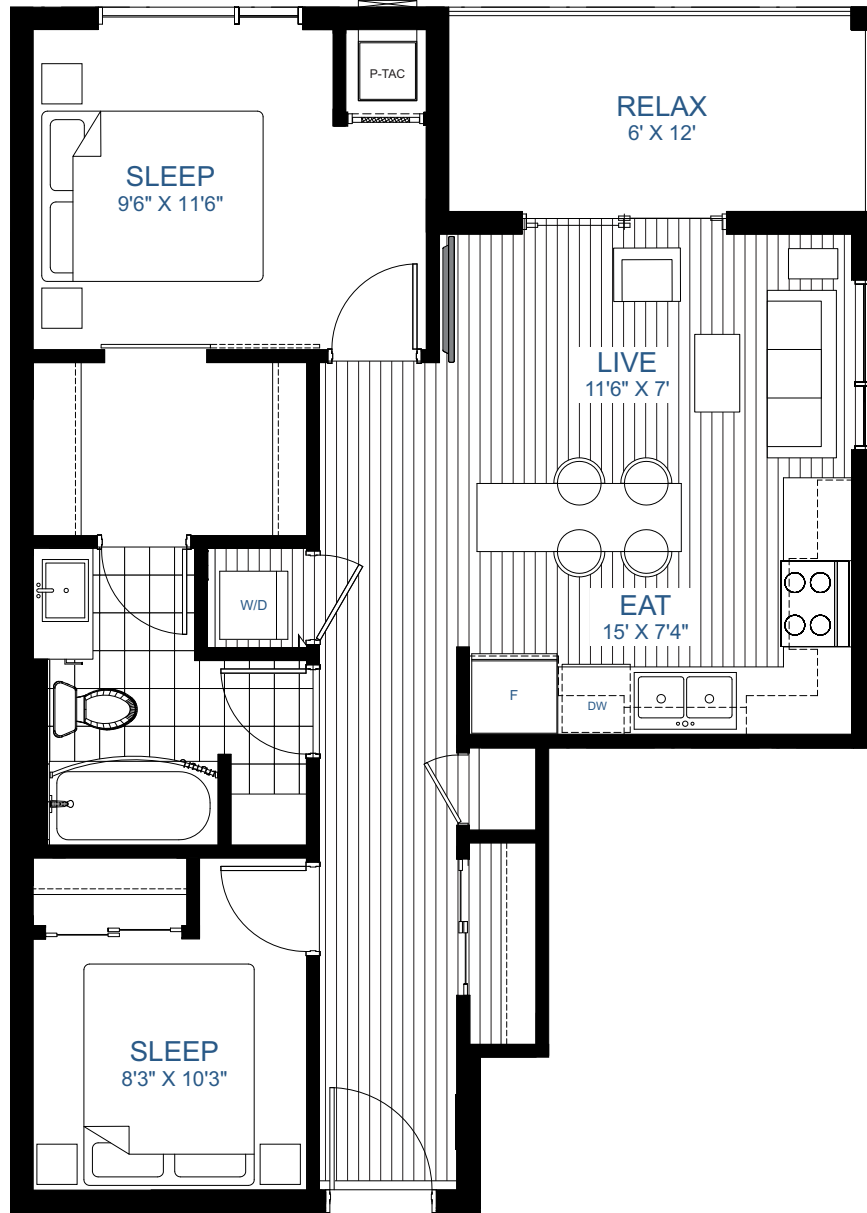

Interior: 675 sq.ft
Exterior: 72 sq.ft
Total: 747 sq.ft

Main Floor

2nd - 5th Floor