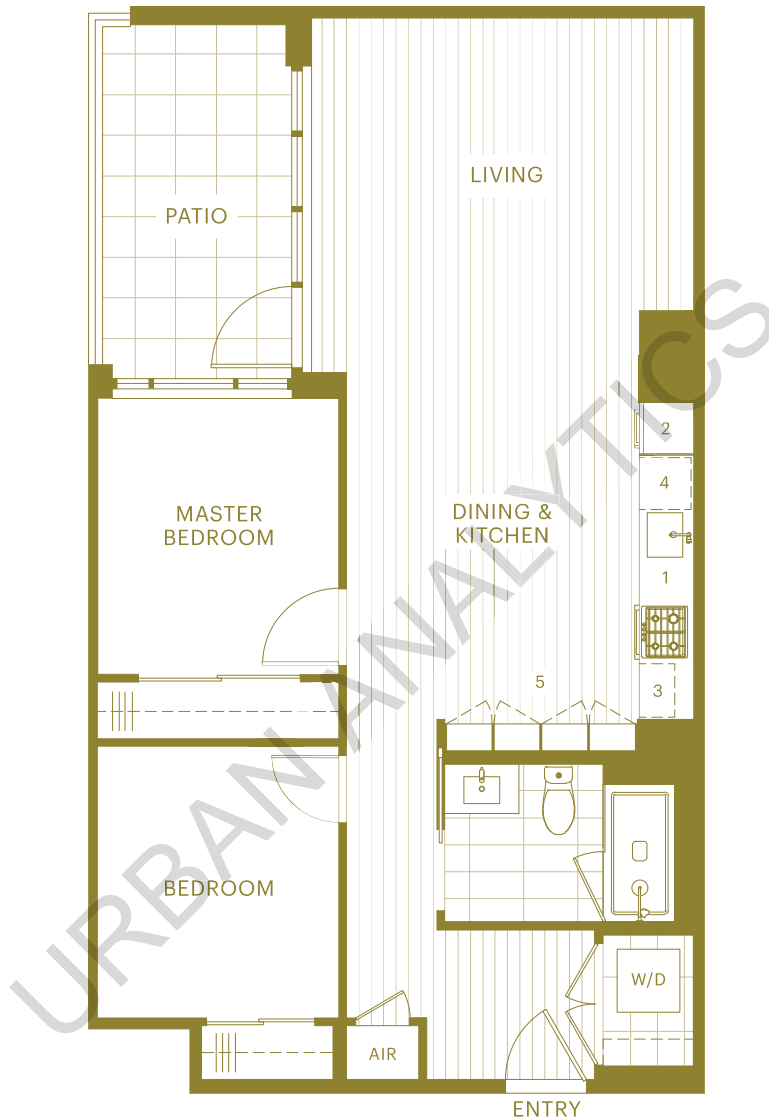

Hemlock H1 2 Bedroom

Inside 802 sq ft Outside 91 sq ft Total 893 sq ft

- 1 Bosch 4 burner gas cooktop & wall oven
- 2 Fully integrated refrigerator
- 3 Panasonic microwave
- 4 Fully integrated dishwasher
- 5 Pantry

HC (Heating & Cooling)

W/D (Washer and Dryer)

Sizes and details are approximate and subject to change. E.&O.E.