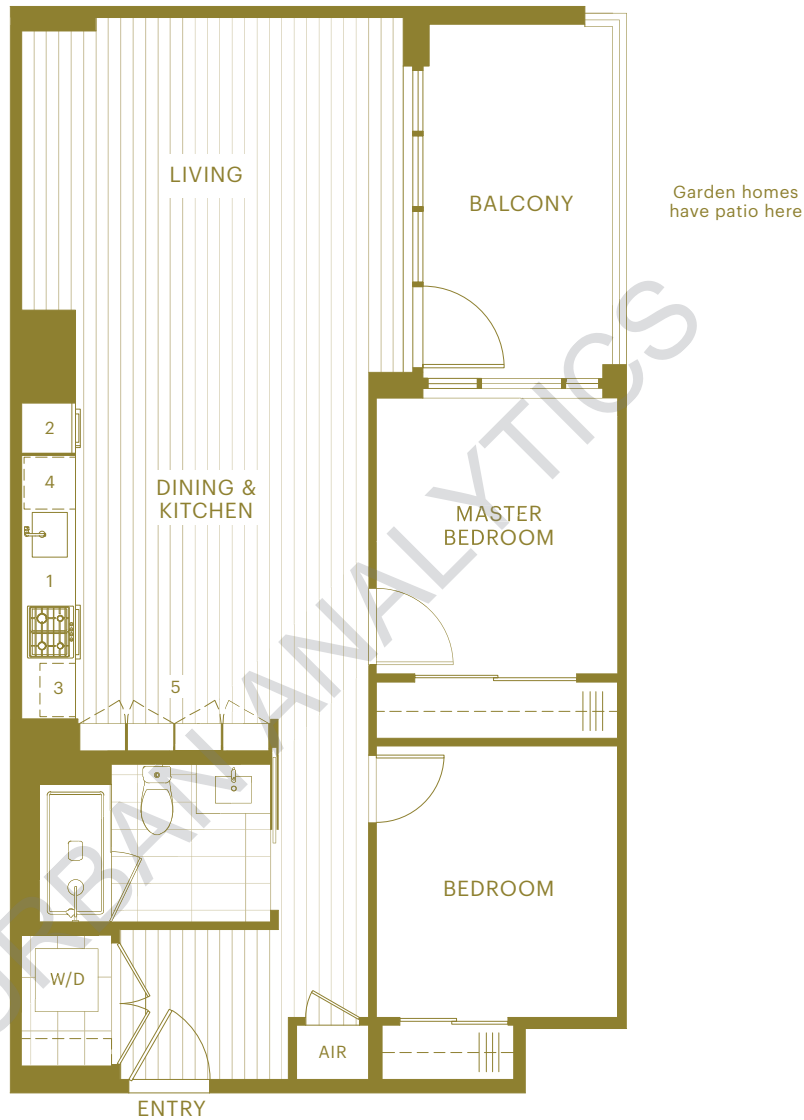

Hemlock H 2 Bedroom

Inside 802 sq ft Outside 91 sq ft Total 893 sq ft

- 1 Bosch 4 burner gas cooktop & wall oven
- 2 Fully integrated refrigerator
- 3 Panasonic microwave
- 4 Fully integrated dishwasher
- 5 Pantry

HC (Heating & Cooling)

W/D (Washer and Dryer)

Sizes and details are approximate and subject to change. E.&O.E.