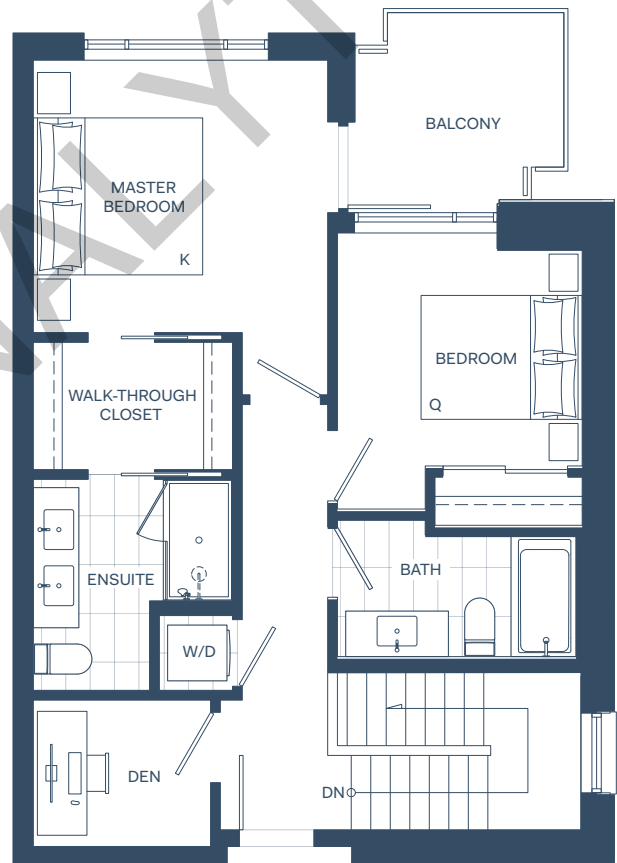

# PD-B2

3 BED + DEN

Interior: 1,388 Sq Ft

Exterior: 117 Sq Ft

Total: 1,505 Sq Ft

3rd Floor

4th Floor

LEVEL 3 - 4