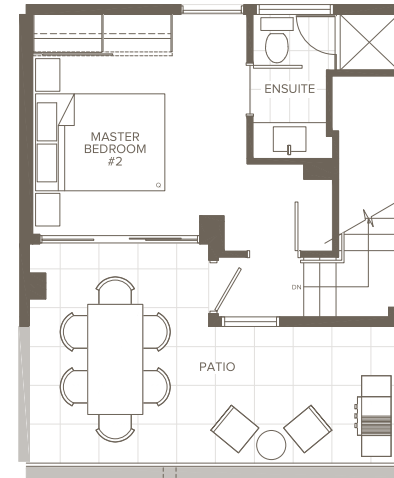

# Floorplans - Unit H2

3 Bed + 3.5 Bath

Living 1,330 sq. ft.

Patio 195 sq. ft.

Total 1,525 sq. ft.