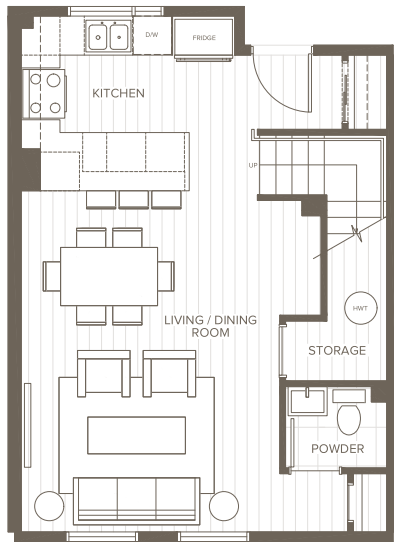

# Floorplans - Unit H2

3 Bed + 3.5 Bath

Living 1,330 sq. ft.

Patio 195 sq. ft.

Total 1,525 sq. ft.

## Vista Townhomes

Dimensions and square footage shown may vary. Areva Living reserves the right to modify design and specifications without notice. For additional information, please consult with a sales representative. E&O.E.