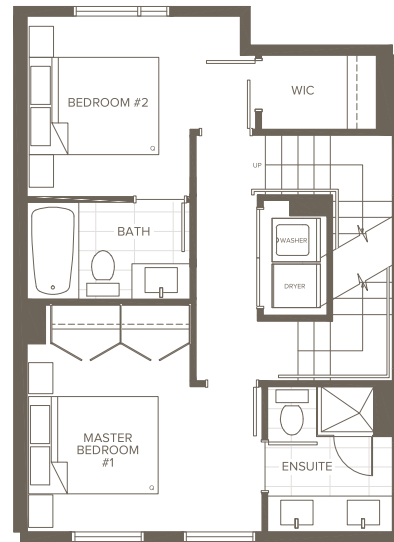

# Floorplans - Unit H2

3 Bed + 3.5 Bath

Living 1,330 sq. ft.

Patio 195 sq. ft.

Total 1,525 sq. ft.

## Vista Townhomes

Dimensions and square footage shown may vary. Areva Living reserves the right to modify design and specifications without notice. For additional information, please consult with a sales representative. E&O.E.