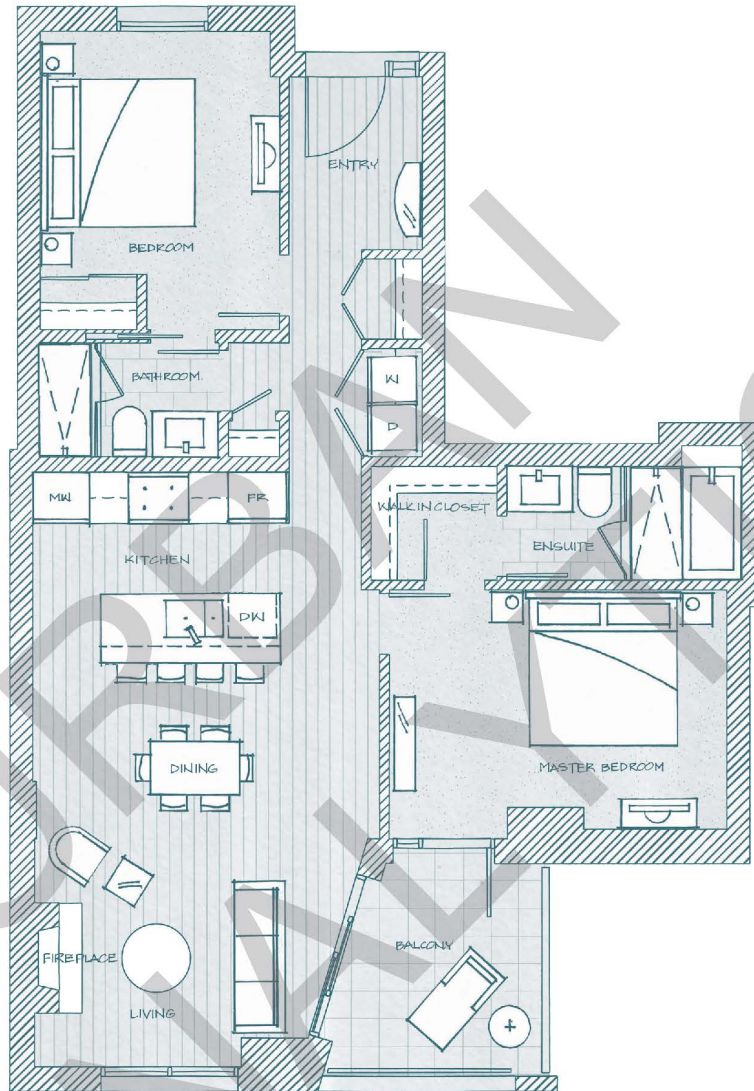

HORSESHOE BAY

FOREST VILLAS PLAN C2

2 Bedroom / 1,169 sf Total Living
Balcony 85 sf

FOREST VILLAS

FLOOR 6

WEST
VANCOUVER
CANADA