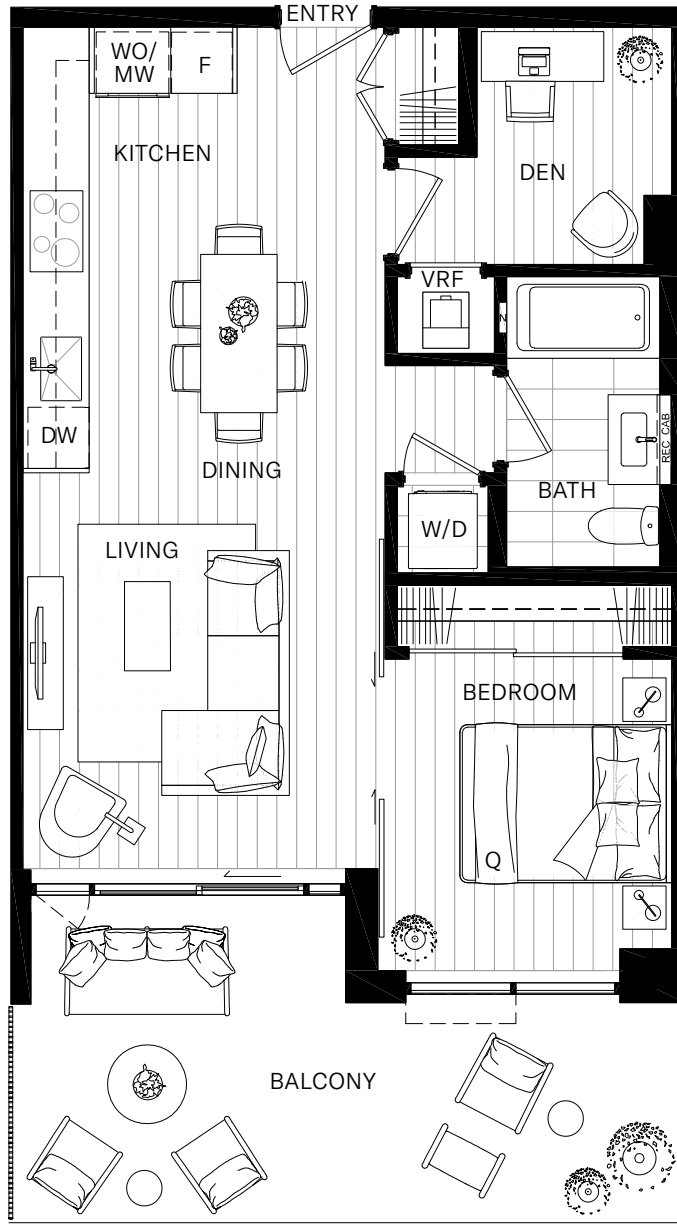

PLAN A4-509,609

1 Bed + Den, 1 Bath
 Interior: 670 Sq Ft / Exterior: 197 Sq Ft

East Building

Level 6

Level 5