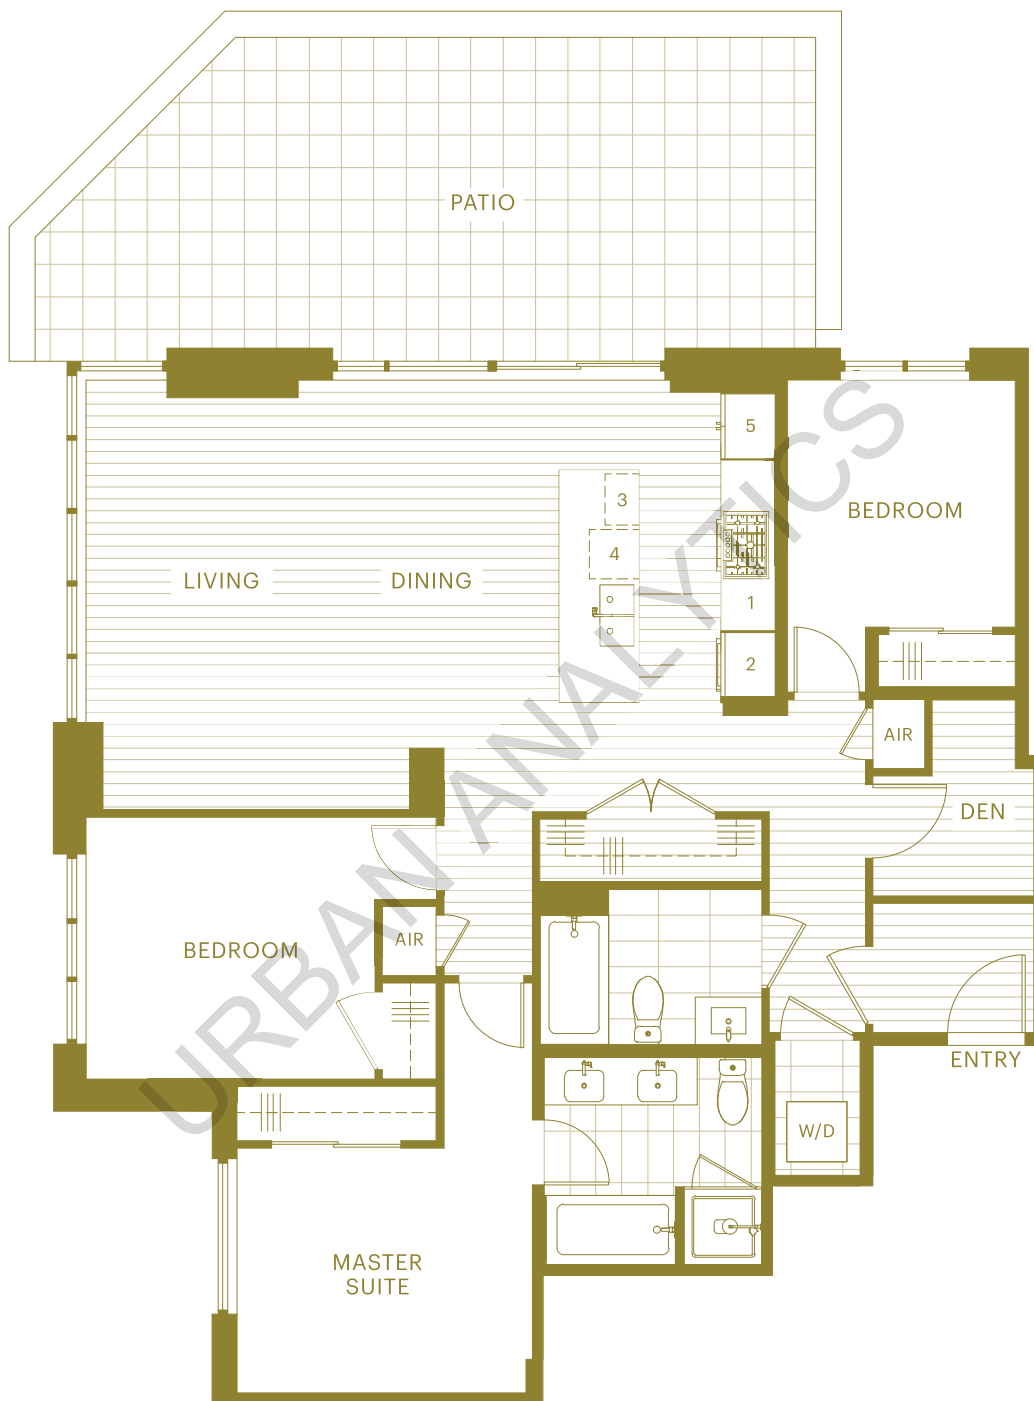

# Explorer E4 Plan 3 Bedroom & Den Garden Corner

Inside 1,266 sq ft Outside 332 sq ft Total 1,598 sq ft

- 1 Bosch 5 burner gas cooktop & wall oven
- 2 Fully integrated refrigerator
- 3 Panasonic microwave
- 4 Fully integrated dishwasher
- 5 Pantry

HC (Heating & Cooling)

W/D (Washer and Dryer)

Sizes and details are approximate and subject to change. E.&O.E.