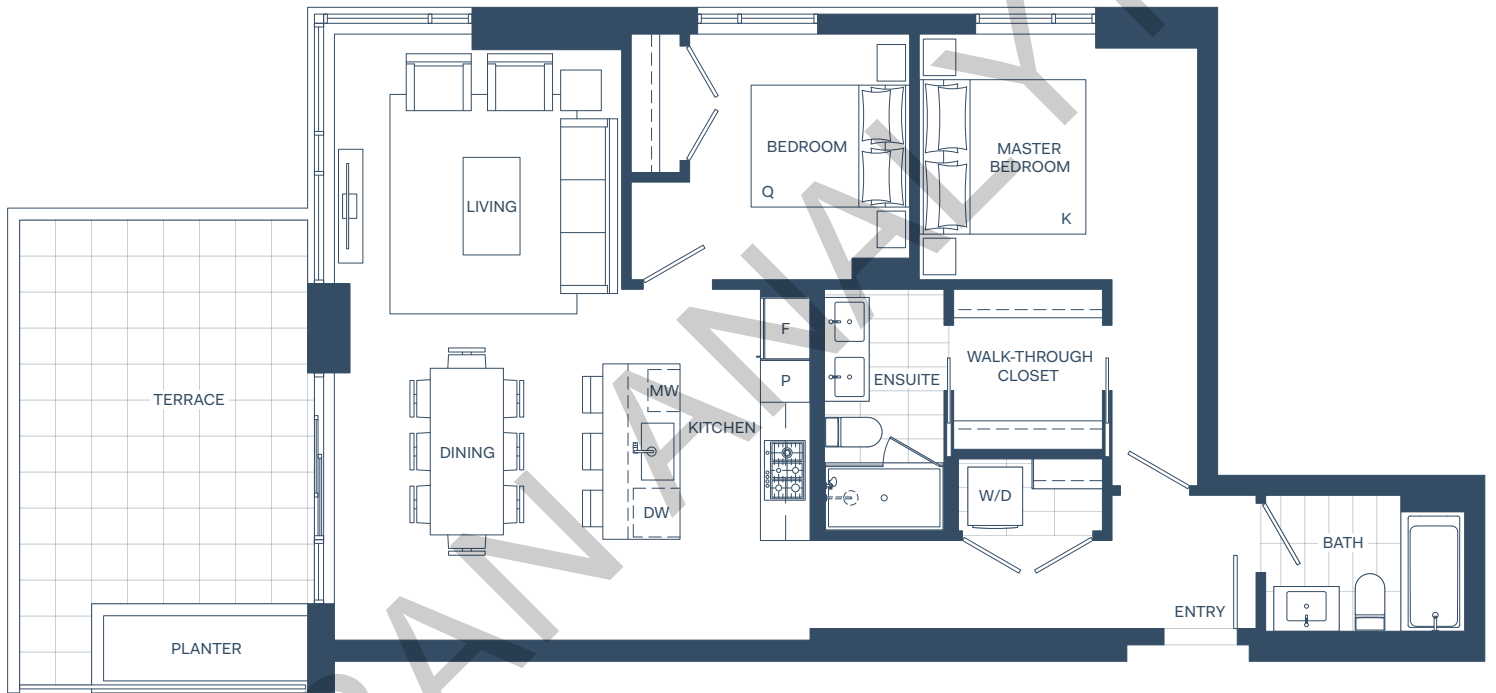

PS-B4

2 BED

Interior: 1,038 Sq Ft

Exterior: 198 Sq Ft

Total: 1,236 Sq Ft

LEVEL 3