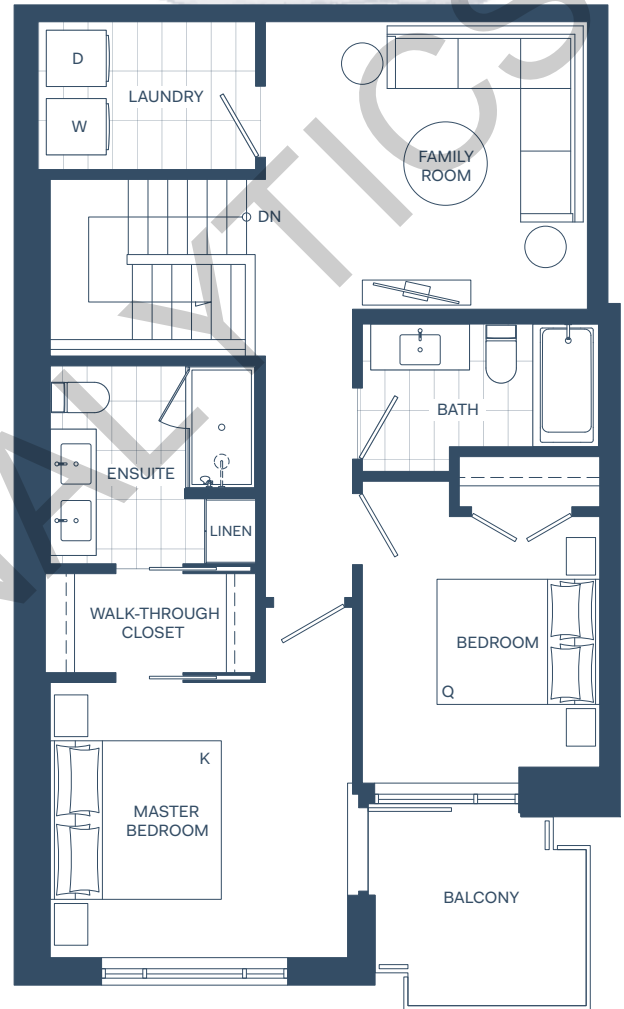

# TH-C3

2 BED + DEN

Interior: 1,510 Sq Ft

Exterior: 204 Sq Ft

Total: 1,714 Sq Ft

Main Floor

Second Floor

LEVEL 1 - 2