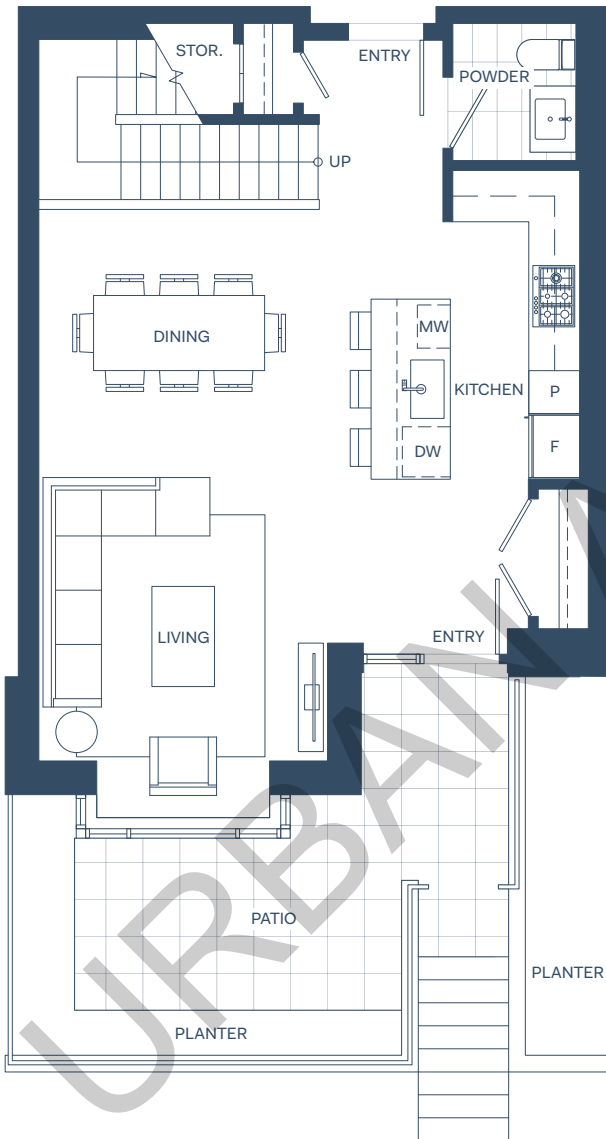

# TH-C3

2 BED + DEN

Interior: 1,510 Sq Ft

Exterior: 204 Sq Ft

Total: 1,714 Sq Ft

Main Floor

Second Floor

LEVEL 1 - 2