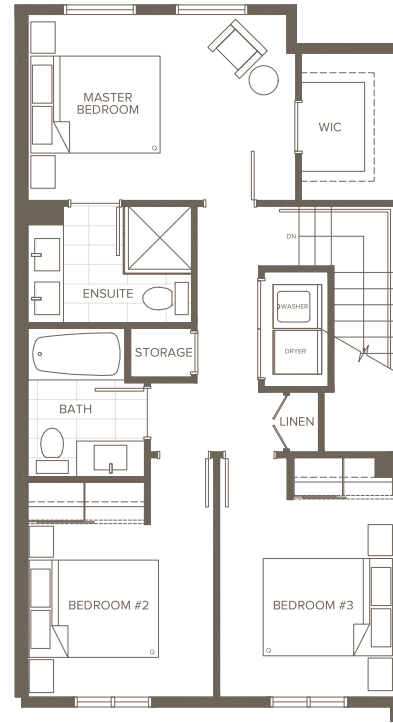

# Floorplans - Unit A1

3 Bed + 2.5 Bath

Living 1,263 sq. ft.  
 Patio 217 sq. ft.  
 Total 1,480 sq. ft.

Dimensions and square footage shown may vary. Areva Living reserves the right to modify design and specifications without notice. For additional information, please consult with a sales representative. E&O.E.