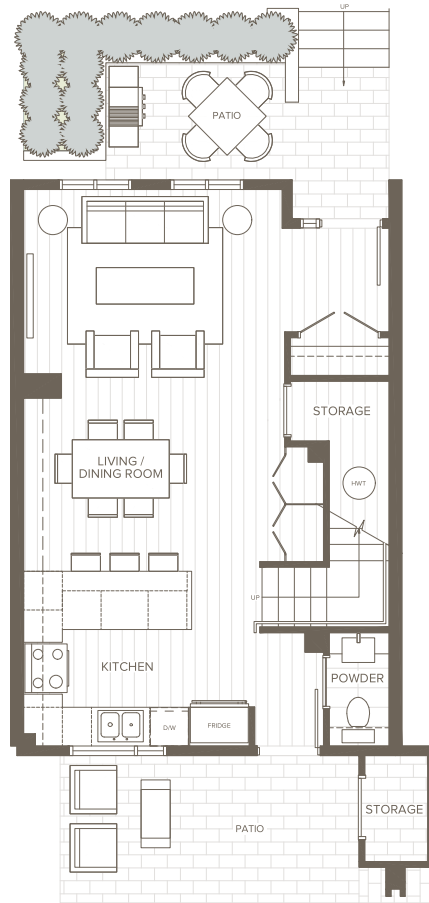

# Floorplans - Unit A1

3 Bed + 2.5 Bath

Living 1,263 sq. ft.  
 Patio 217 sq. ft.  
 Total 1,480 sq. ft.

Dimensions and square footage shown may vary. Areva Living reserves the right to modify design and specifications without notice. For additional information, please consult with a sales representative. E&O.E.