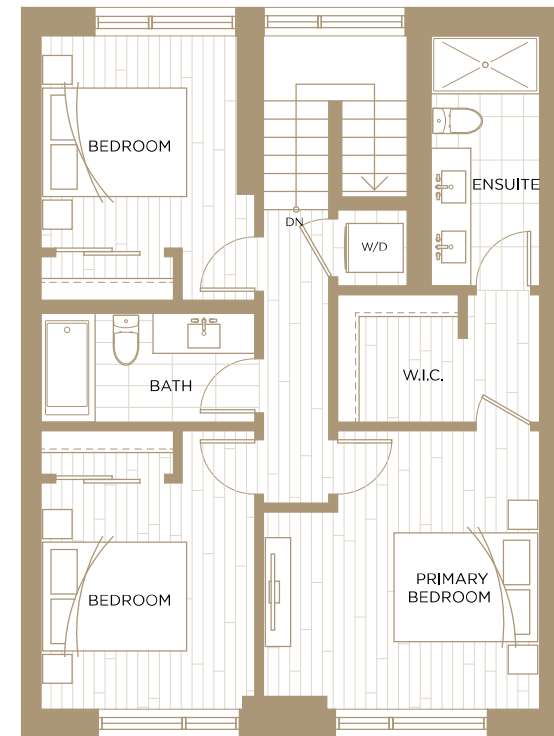

Plan TH3

113

3 BED
2.5 BATH

1,549 SF. INTERIOR
239 SF. EXTERIOR

Main Level

ROTATED FLOOR PLAN

Upper Level