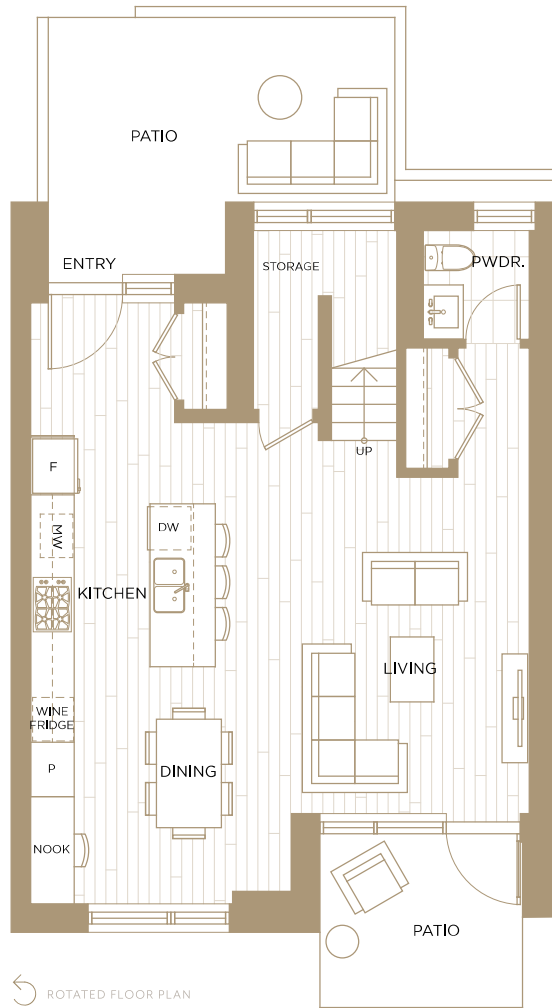

Plan TH3

113

3 BED
2.5 BATH

1,549 SF. INTERIOR
239 SF. EXTERIOR

Main Level

ROTATED FLOOR PLAN

Upper Level