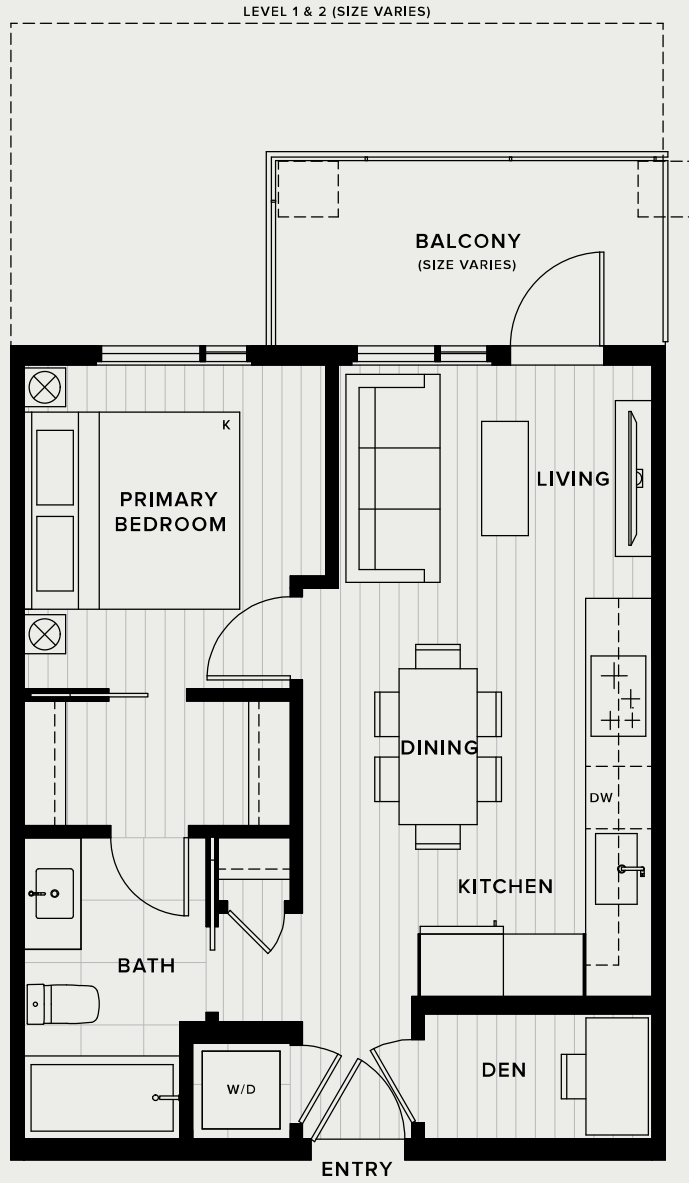

A

1 BED + DEN, 1 BATH

INDOOR: 548-554 SF

OUTDOOR: 50-245 SF

TOTAL: 598-799 SF

LEVEL 1

LEVEL 2

LEVEL 3

LEVEL 4

LEVEL 5

LEVEL 6

LEVEL 7