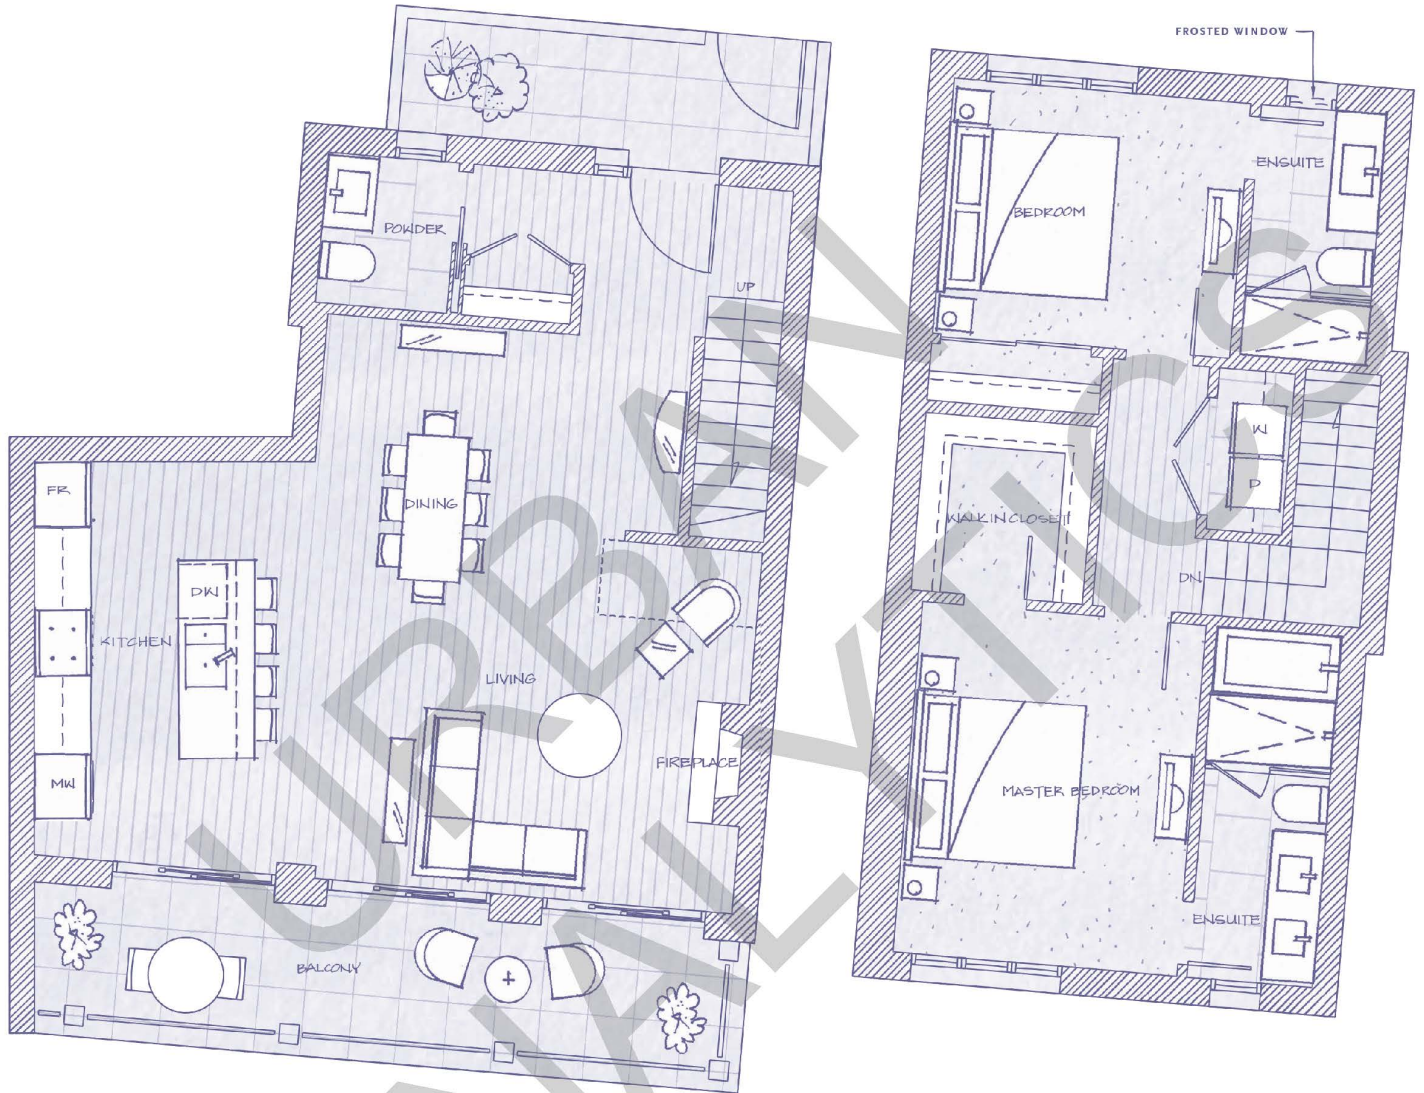

HORSESHOE BAY

CHERRY BLOSSOM VILLAS

PLATEAU C/4A **PLAN B**

2 Bedroom / 1,730 sf Total Living

Balcony 236 sf

CHERRY BLOSSOM VILLAS

FLOOR 2

FLOOR 3