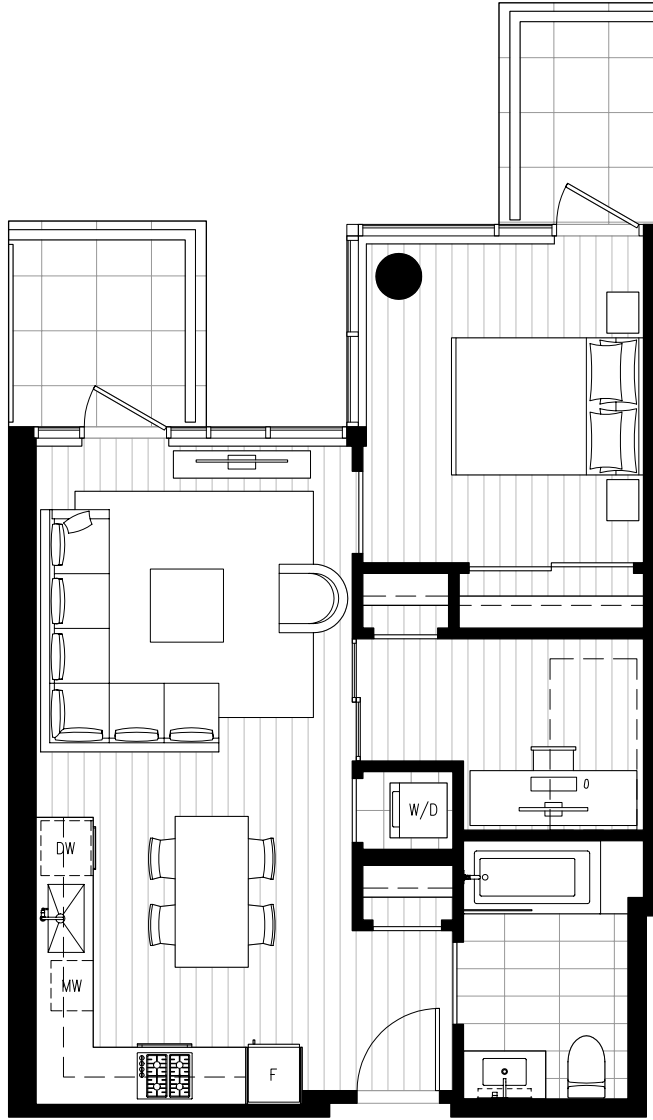

TYPE C2
Junior 2 Bedroom

Interior: 663 s.f.
Exterior: 78 s.f.
Total: 741 s.f.

LEVEL 5

This is not an offering for sale. Any such offering can only be made with a disclosure statement. The developer reserves the right to make changes and modifications to the information contained herein without prior notice.