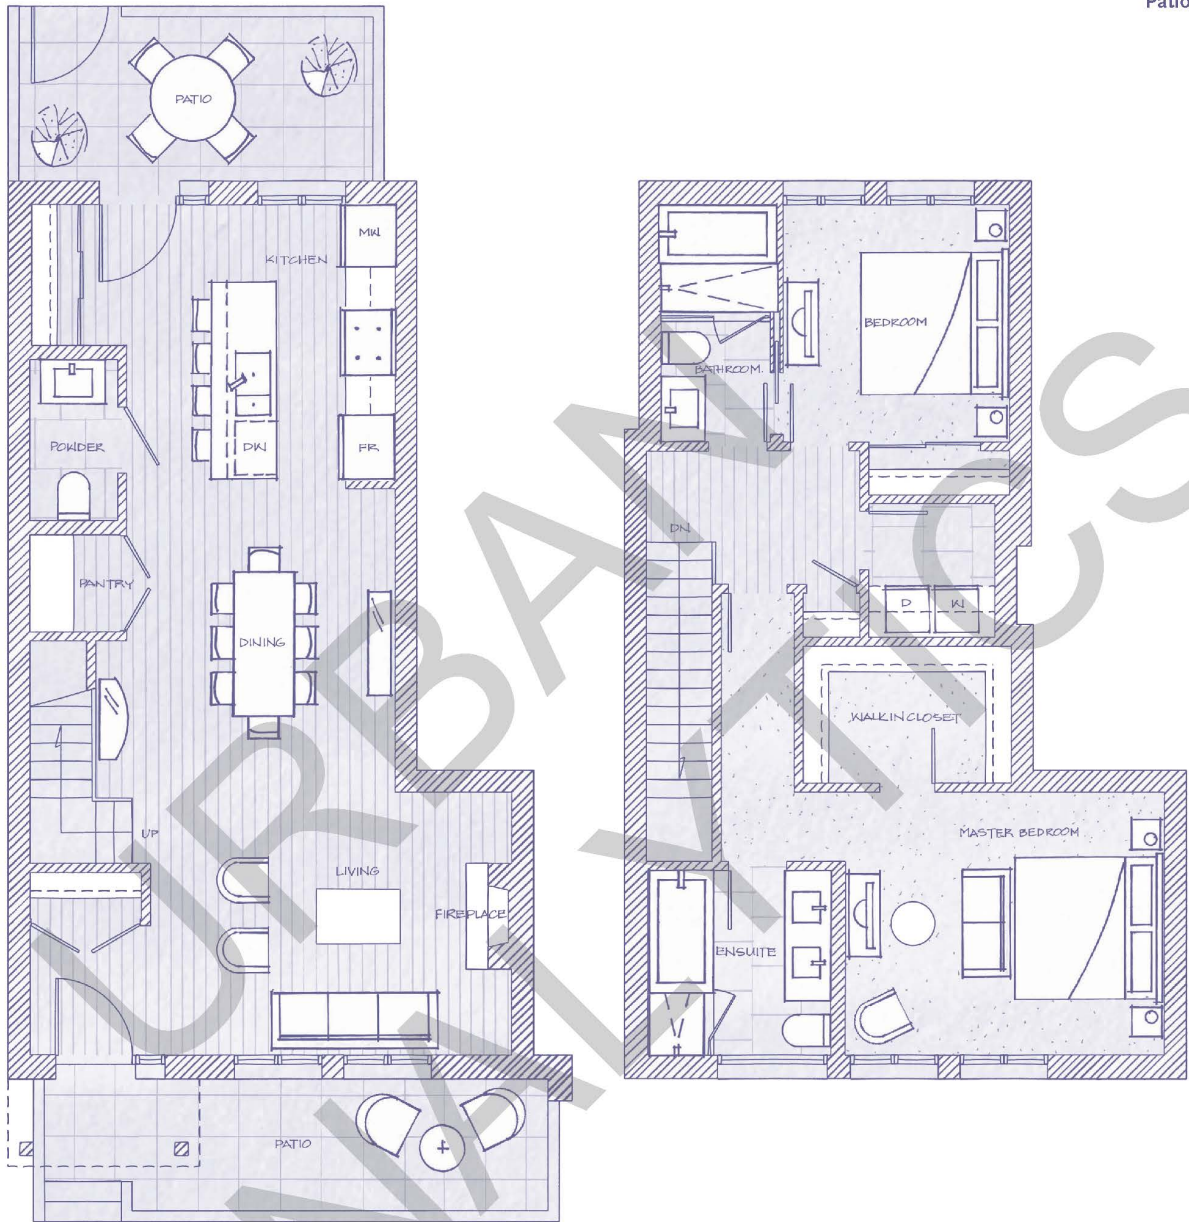

# HORSESHOE BAY

## CHERRY BLOSSOM VILLAS

PLATEAU D/4B **PLAN B1**

**2 Bedroom / 1,906 sf** Total Living

Patio 286 sf

CHERRY BLOSSOM VILLAS

FLOOR 2

FLOOR 3

**WEST VANCOUVER CANADA**