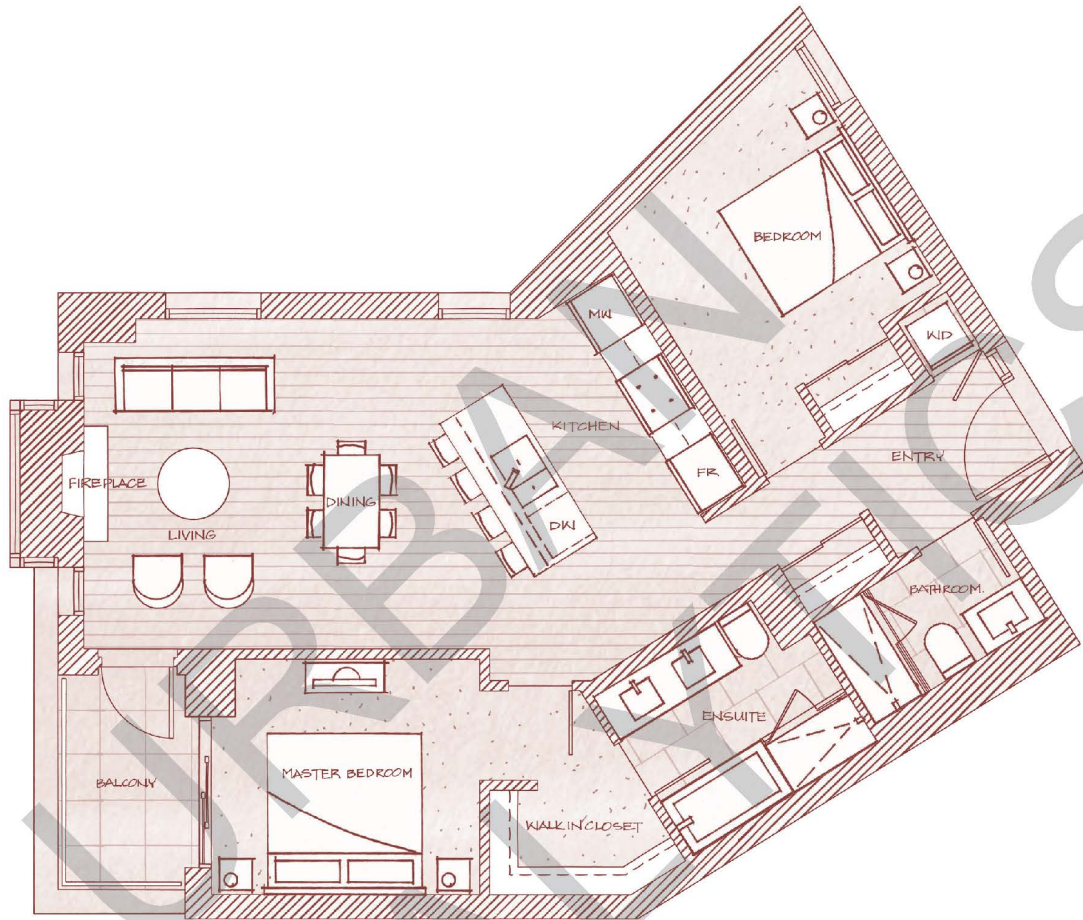

HORSESHOE BAY

BAY VIEW VILLAS

PLAN D1

2 Bedroom / 1,092 sf Total Living

Balcony 53 sf

BAY VIEW VILLAS

FLOOR 2 - 6

WEST VANCOUVER CANADA