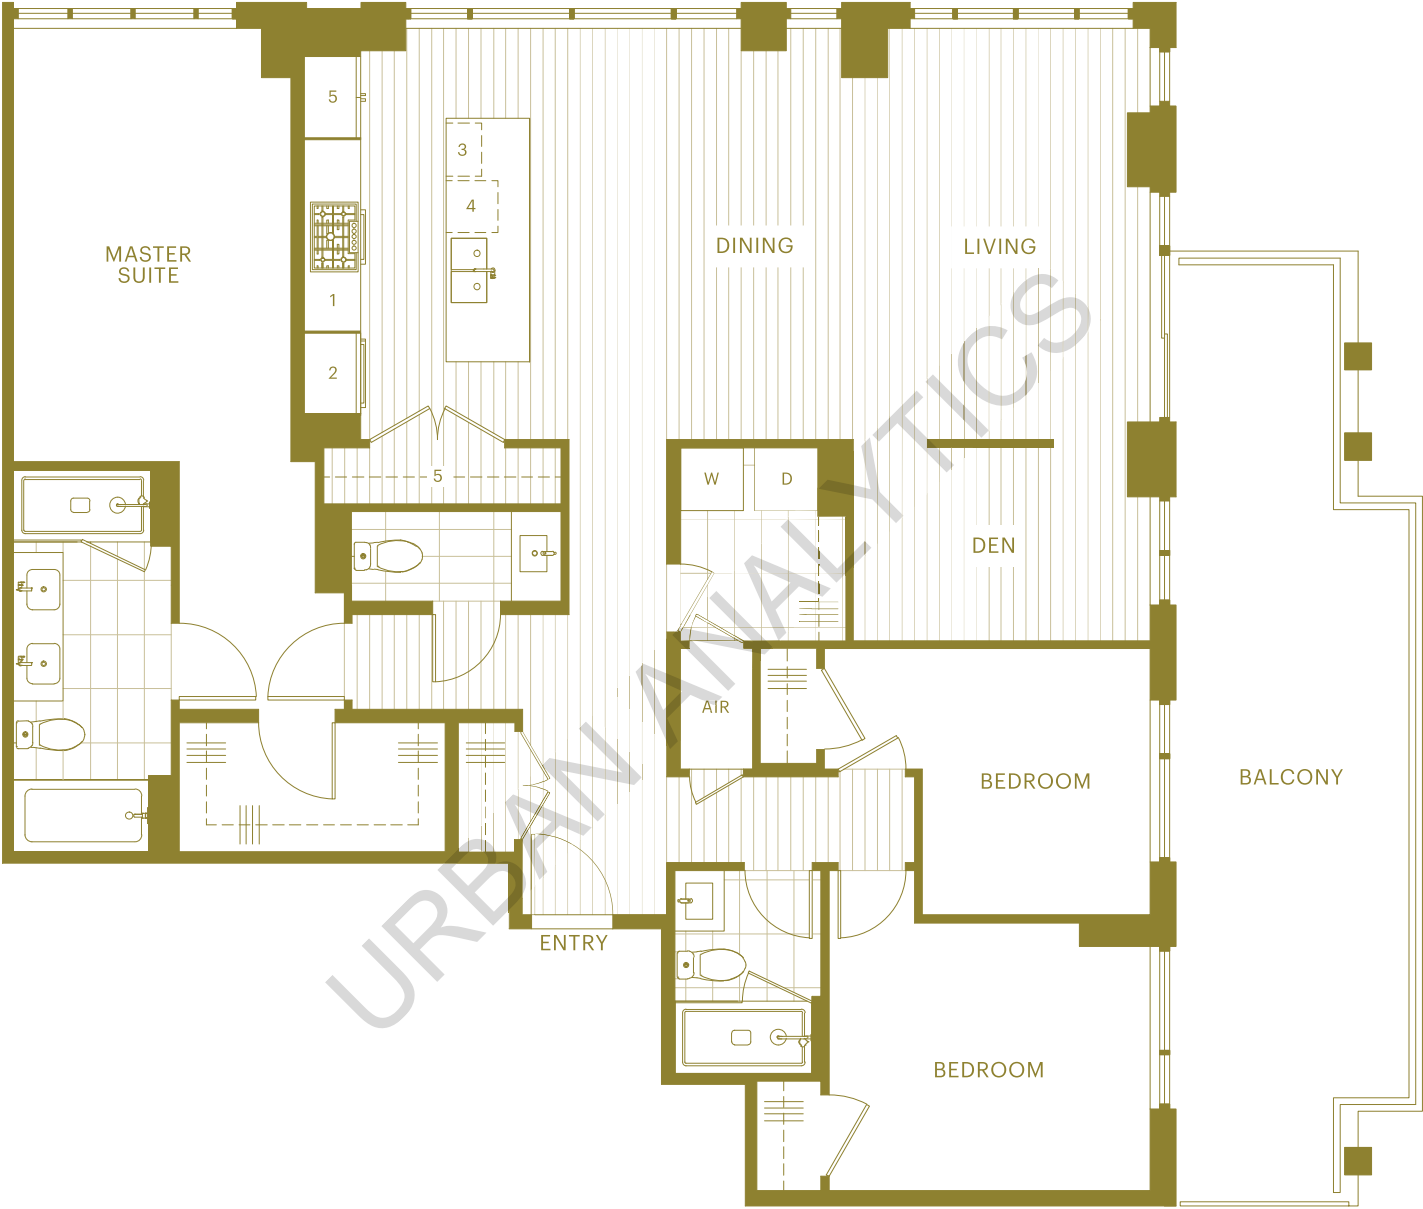

Summit Strachan 3 Bedroom & Den Penthouse

Inside 1,583 sq ft Outside 265 sq ft Total 1,848 sq ft

- 1 Bosch 5 burner gas cooktop & wall oven
- 2 Fully integrated refrigerator
- 3 Panasonic microwave
- 4 Fully integrated dishwasher
- 5 Pantry

HC (Heating & Cooling) W/D (Washer and Dryer)