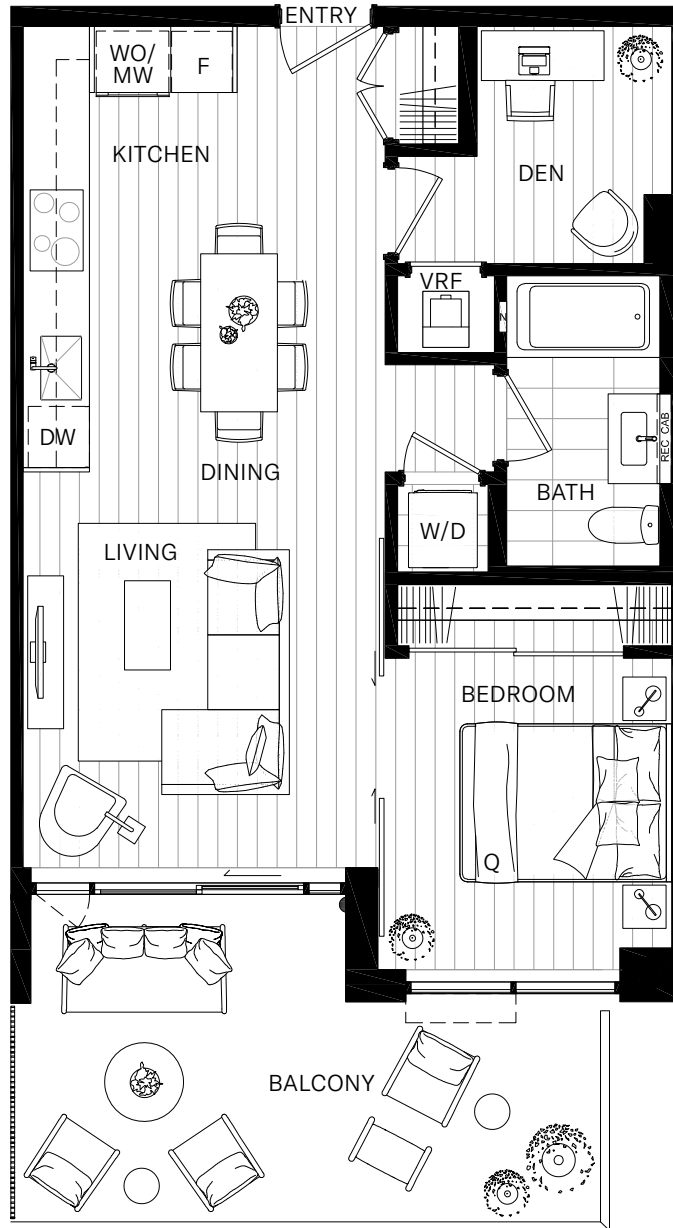

PLAN A4-510,610

1 Bed + Den, 1 Bath
 Interior: 670 Sq Ft / Exterior: 176 Sq Ft

East Building

Level 6

Level 5